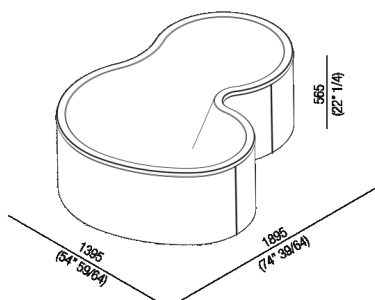

Bathtub with external structure  
 AVAS1091E\_

Studio MK27, Mariana Ruzante, Marcio  
 Kogan, 2020 (2014)

**Finiture**

-  Cementoskin® coffee
-  Cementoskin® green
-  Cementoskin® brick red
-  Cementoskin® light grey
-  Cementoskin® dark grey

**Materiali**

-  Concrete

Bathtub realised in Cementoskin® (coloured concrete paste) in different colors. The outdoor version is available in the free-standing version, with or without external structure, with overflow integrated in the chromed waste trap .MET0722S included, without tap holes. The version without outside structure can be also built-in in the floor. For an easier installation of the bathtubs we recommend to use the template for the positioning of the waste trap AKITPZVAS (see p. 8.6). The bathtub is irregular in shape and therefore supplied with template. For proper positioning of the bathtub and systems the template can be ordered beforehand (.IMB1805).

Altezza:	56.5 cm	22" 1/4 inches
Larghezza:	139.5 cm	54" 59/64 inches
Lunghezza:	189.5 cm	74" 39/64 inches
Peso:	295 kg	650 lbs
Capacita':	380 l	101 gal
Confezione:	205 x 153 x 85 cm	80" 6/8 x 60" 2/3 x 33" 4/8 inches
Peso della confezione:	390 kg	860 lbs