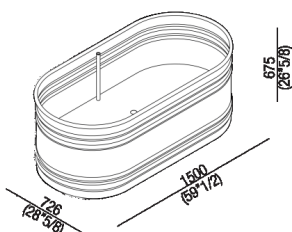

Bathtub
 AVAS0912E_

Patricia Urquiola, 2013

Bathtub with reduced dimensions in stainless steel for an ideal featuring in outdoor settings.

Oval bathtub in stainless steel painted white (RAL9003) with dark grey (RAL7021) or light grey (RAL7044) exterior. With external overflow system painted white. Available in two measures: Vieques (cm 171, h cm 62,5 - 67" 3/8, h 24" 5/8) and Vieques XS (cm 155, h cm 67,5 - 59" 1/2, h 26" 5/8). Backrest and shelf in iroko wood available as accessories, to be installed on bathtub edge. The two-coloured model can be made in a colour chosen by the client, price to be calculated. Both version complete with trap .MET0433WU with white cap.

Altezza:	67.5 cm	26" 5/8 inches
Lunghezza:	150 cm	59" 1/2 inches
Peso:	65 kg	143 lbs
Profondità :	72.6 cm	28" 5/8 inches
Capacità:	320 l	85 gal
Confezione:	87 x 165 x 70 cm	34" 1/4 x 65" x 27" 1/2 inches
Peso della confezione:	88 kg	195 lbs

Finiture

-  White/dark grey
-  White/light grey
-  White

Materiali

-  Stainless steel

Main dimensions

Drain pipe position