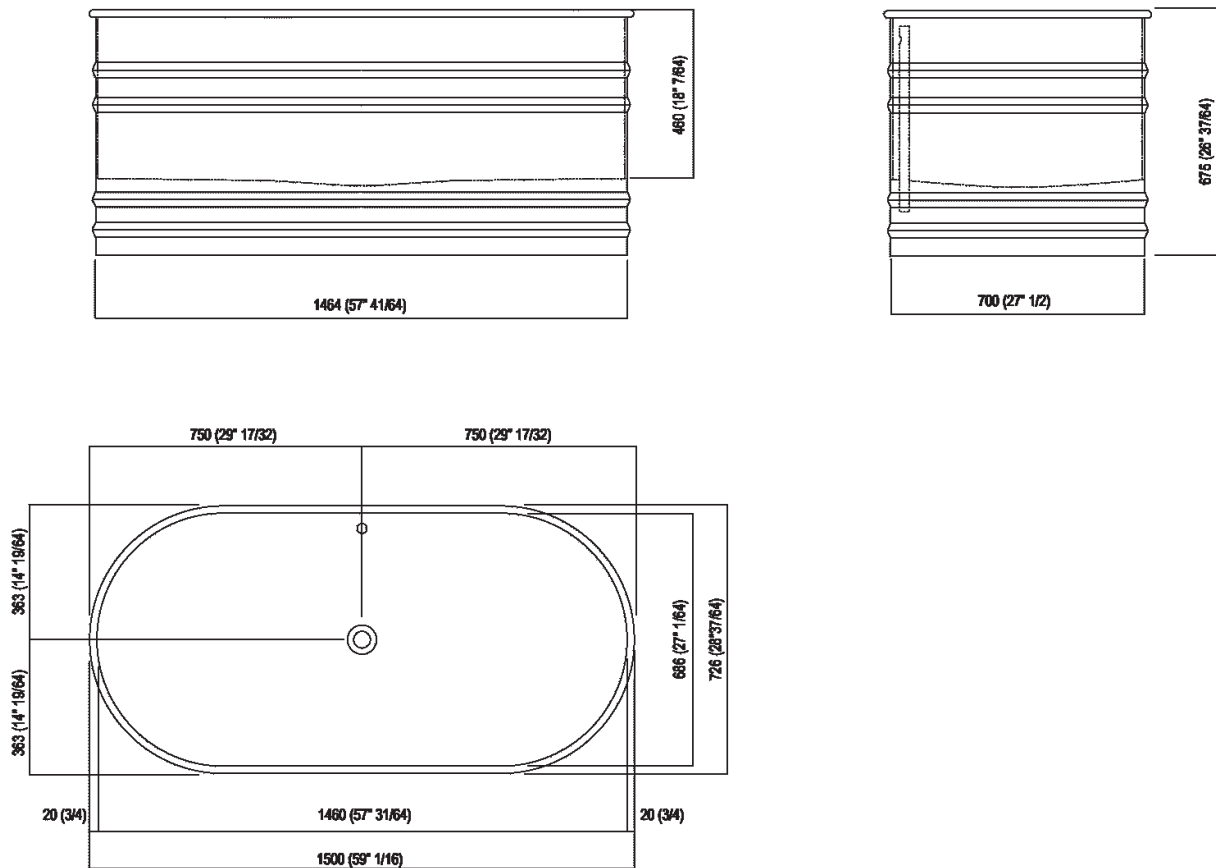

Bathtub
 AVAS0912E_

Patricia Urquiola, 2013

Bathtub with reduced dimensions in stainless steel for an ideal featuring in outdoor settings.

Oval bathtub in stainless steel painted white (RAL9003) with dark grey (RAL7021) or light grey (RAL7044) exterior. With external overflow system painted white. Available in two measures: Vieques (cm 171, h cm 62,5 - 67" 3/8, h 24" 5/8) and Vieques XS (cm 155, h cm 67,5 - 59" 1/2, h 26" 5/8). Backrest and shelf in iroko wood available as accessories, to be installed on bathtub edge. The two-coloured model can be made in a colour chosen by the client, price to be calculated. Both version complete with trap .MET0433WU with white cap.

Altezza:	67.5 cm	26" 5/8 inches
Lunghezza:	150 cm	59" 1/2 inches
Peso:	65 kg	143 lbs
Profondità :	72.6 cm	28" 5/8 inches
Capacità:	320 l	85 gal
Confezione:	87 x 165 x 70 cm	34" 1/4 x 65" x 27" 1/2 inches
Peso della confezione:	88 kg	195 lbs

Finiture

-  White/dark grey
-  White/light grey
-  White

Materiali

-  Stainless steel

Main dimensions

Drain pipe position