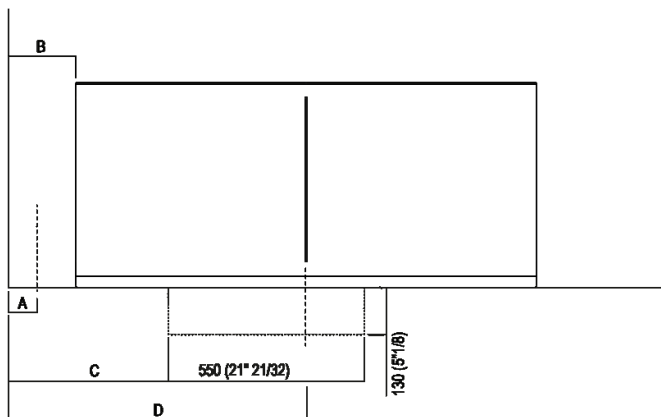

Materiali

-  Concrete

Bathtub with round interior realised in Cementoskin® (coloured concrete paste) in different colors, with overflow integrated in the chromed waste trap .MET0722 included, without tap holes. For an easier installation of the bathtubs we recommend to use the template for the positioning of the waste trap AKITPZVAS.

Altezza:	58 cm	22" 53/64 inches
Diametro:	130 cm	51" 3/16 inches
Peso:	235 kg	518 lbs
Capacita':	465 l	123 gal
Confezione:	143 x 143 x 68 cm	65" 3/8 x 65" 3/8 x 28" 3/8 inches
Peso della confezione:	300 kg	661 lbs

Main dimensions

Dimensions for recess

Dimensions for wall mounted taps

	A*	B**	C
FEZ 2 (EFEZ027)	750 (29 17/32)	-	80 (3 5/32)
LIMÓN (ELIM443)	750 (29 17/32)	-	80 (3 5/32)
MEMORY (EMEM324, EMEM343)	750 (29 17/32)	-	80 (3 5/32)
(EMEM342)	750 (29 17/32)	-	50 (1 31/32)
MEMORY MIX (EMIX437)	750 (29 17/32)	-	50 (1 31/32)
SQUARE (ERUB1117)	-	700 (27 9/16)	50 (1 31/32)
(ERUB1118)	-	700 (27 9/16)	80 (3 5/32)
SEN (ESEN0912V)	-	700 (27 9/16)	80 (3 5/32)

* inserasse gruppo / axial distance for tap
** filo inferiore gruppo / Tap's lower edge

Quote per piantane da terra

	A	B	C	D
FEZ 2 (EFEZ026, .MET885)	90 (3"35/64)	175 (6"57/64)	421 (16"37/64)	822 (32"23/64)
(EFEZ028)	135 (5"5/16)	230 (9"1/6)	477 (18"25/32)	877 (34"17/32)
LIMÓN (ELIM425)	135 (5"5/16)	230 (9"1/6)	477 (18"25/32)	877 (34"17/32)
MEMORY (EMEM325)	135 (5"5/16)	230 (9"1/6)	477 (18"25/32)	877 (34"17/32)
MEMORY MIX (EMIX425)	135 (5"5/16)	230 (9"1/6)	477 (18"25/32)	877 (34"17/32)
LIMÓN / MEMORY / MEMORY MIX (EMEM327)	90 (3"35/64)	175 (6"57/64)	421 (16"37/64)	822 (32"23/64)
SQUARE (ERUB1112, ERUB1115)	90 (3"35/64)	175 (6"57/64)	421 (16"37/64)	822 (32"23/64)
SEN (ESEN0911, ESEN0977)	90 (3"35/64)	175 (6"57/64)	421 (16"37/64)	822 (32"23/64)