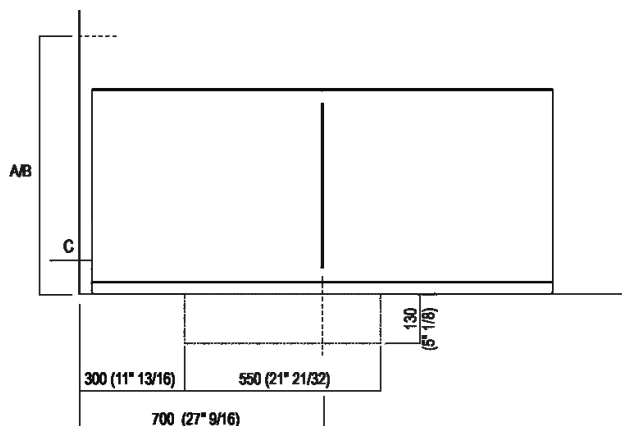

Materiali

-  Concrete

Bathtub with round interior realised in Cementoskin® (coloured concrete paste) in different colors, with overflow integrated in the chromed waste trap .MET0722 included, without tap holes. For an easier installation of the bathtubs we recommend to use the template for the positioning of the waste trap AKITPZVAS.

Altezza:	58 cm	22" 53/64 inches
Diametro:	130 cm	51" 3/16 inches
Peso:	235 kg	518 lbs
Capacita':	465 l	123 gal
Confezione:	143 x 143 x 68 cm	65" 3/8 x 65" 3/8 x 28" 3/8 inches
Peso della confezione:	300 kg	661 lbs

Main dimensions

Dimensions for recess

Dimensions for wall mounted taps

	A*	B**	C
FEZ 2 (EFEZ027)	750 (29 17/32)	-	80 (3 5/32)
LIMÓN (ELIM443)	750 (29 17/32)	-	80 (3 5/32)
MEMORY (EMEM324, EMEM343)	750 (29 17/32)	-	80 (3 5/32)
(EMEM342)	750 (29 17/32)	-	50 (1 31/32)
MEMORY MIX (EMIX437)	750 (29 17/32)	-	50 (1 31/32)
SQUARE (ERUB1117)	-	700 (27 9/16)	50 (1 31/32)
(ERUB1118)	-	700 (27 9/16)	80 (3 5/32)
SEN (ESEN0912V)	-	700 (27 9/16)	80 (3 5/32)

* inserasse gruppo / axial distance for tap
** filo inferiore gruppo / Tap's lower edge

Quote per piantane da terra

	A	B	C	D
FEZ 2 (EFEZ026, .MET885)	90 (3"35/64)	175 (6"57/64)	421 (16"37/64)	822 (32"23/64)
(EFEZ028)	135 (5"5/16)	230 (9"1/6)	477 (18"25/32)	877 (34"17/32)
LIMÓN (ELIM425)	135 (5"5/16)	230 (9"1/6)	477 (18"25/32)	877 (34"17/32)
MEMORY (EMEM325)	135 (5"5/16)	230 (9"1/6)	477 (18"25/32)	877 (34"17/32)
MEMORY MIX (EMIX425)	135 (5"5/16)	230 (9"1/6)	477 (18"25/32)	877 (34"17/32)
LIMÓN / MEMORY / MEMORY MIX (EMEM327)	90 (3"35/64)	175 (6"57/64)	421 (16"37/64)	822 (32"23/64)
SQUARE (ERUB1112, ERUB1115)	90 (3"35/64)	175 (6"57/64)	421 (16"37/64)	822 (32"23/64)
SEN (ESEN0911, ESEN0977)	90 (3"35/64)	175 (6"57/64)	421 (16"37/64)	822 (32"23/64)