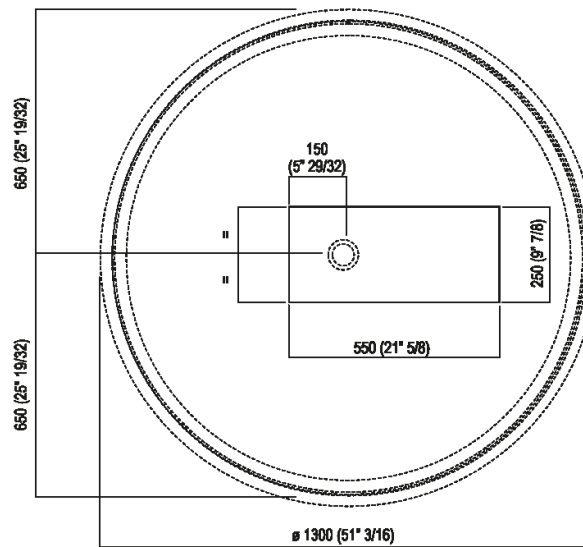

Materiali

-  Concrete

Bathtub with round interior realised in Cementoskin® (coloured concrete paste) in different colors, with overflow integrated in the chromed waste trap .MET0722 included, without tap holes. For an easier installation of the bathtubs we recommend to use the template for the positioning of the waste trap AKITPZVAS.

Altezza:	58 cm	22" 53/64 inches
Diametro:	130 cm	51" 3/16 inches
Peso:	235 kg	518 lbs
Capacita':	465 l	123 gal
Confezione:	143 x 143 x 68 cm	65" 3/8 x 65" 3/8 x 28" 3/8 inches
Peso della confezione:	300 kg	661 lbs

Main dimensions

Dimensions for recess

Dimensions for wall mounted taps

	A*	B**	C
FEZ 2 (EFEZ027)	750 (29 17/32)	-	80 (3 5/32)
LIMÓN (ELIM443)	750 (29 17/32)	-	80 (3 5/32)
MEMORY (EMEM324, EMEM343)	750 (29 17/32)	-	80 (3 5/32)
(EMEM342)	750 (29 17/32)	-	50 (1 31/32)
MEMORY MIX (EMIX437)	750 (29 17/32)	-	50 (1 31/32)
SQUARE (ERUB1117)	-	700 (27 9/16)	50 (1 31/32)
(ERUB1118)	-	700 (27 9/16)	80 (3 5/32)
SEN (ESEN0912V)	-	700 (27 9/16)	80 (3 5/32)

* inserasse gruppo / axial distance for tap
** filo inferiore gruppo / Tap's lower edge

Quote per piantane da terra

	A	B	C	D
FEZ 2 (EFEZ026, .MET885)	90 (3"35/64)	175 (6"57/64)	421 (16"37/64)	822 (32"23/64)
(EFEZ028)	135 (5"5/16)	230 (9"1/6)	477 (18"25/32)	877 (34"17/32)
LIMÓN (ELIM425)	135 (5"5/16)	230 (9"1/6)	477 (18"25/32)	877 (34"17/32)
MEMORY (EMEM325)	135 (5"5/16)	230 (9"1/6)	477 (18"25/32)	877 (34"17/32)
MEMORY MIX (EMIX425)	135 (5"5/16)	230 (9"1/6)	477 (18"25/32)	877 (34"17/32)
LIMÓN / MEMORY / MEMORY MIX (EMEM327)	90 (3"35/64)	175 (6"57/64)	421 (16"37/64)	822 (32"23/64)
SQUARE (ERUB1112, ERUB1115)	90 (3"35/64)	175 (6"57/64)	421 (16"37/64)	822 (32"23/64)
SEN (ESEN0911, ESEN0977)	90 (3"35/64)	175 (6"57/64)	421 (16"37/64)	822 (32"23/64)