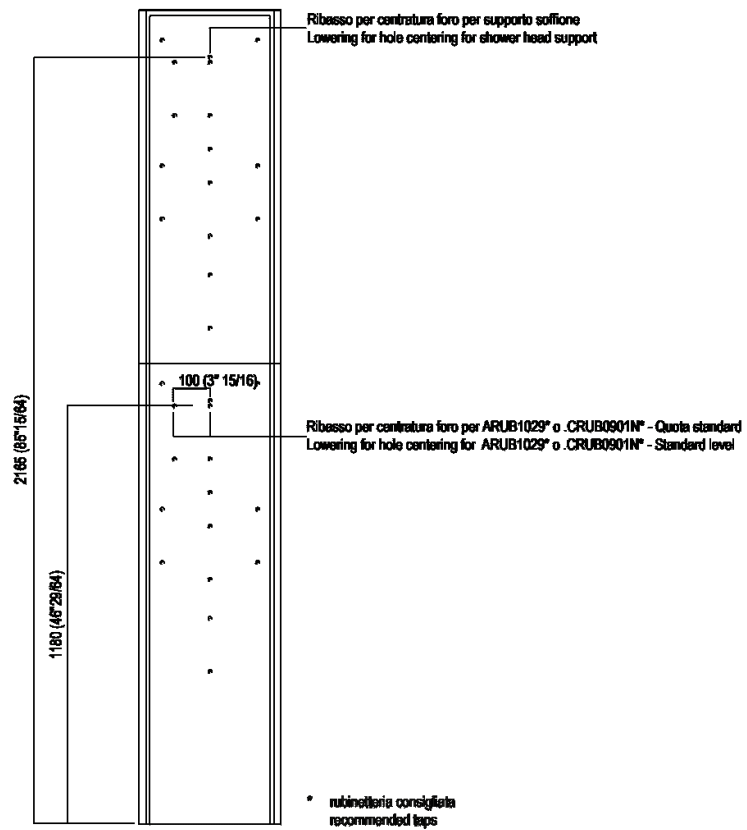

Shower column  
 ACER098\_ + APT0810\_

Diego Vencato, Marco Merendi, 2018

Column, tray and shower base realized in  
 Cementoskin®.

**Finiture**

- Cementoskin® dark grey
- Cementoskin® light grey
- Cementoskin® green
- Cementoskin® coffee
- Cementoskin® brick red

**Materiali**

- Concrete

Column realized in Cementoskin® (coloured concrete paste) with natural surface and velvety available in different colors. The column is fitted with indents on the rear which allow customization of tap; Square tap ARUB1029 is suggested. The column is fixed to the wall using the dedicated and enclosed kit. There is no free-standing version available.

Altezza:	230 cm	90" 35/64 inches
Larghezza:	40 cm	15" 3/4 inches
Profondità :	10 cm	3" 15/16 inches

Note: The material used for the Petra family can be easily cut with standard tools and does not present any difficulties, so the customisations indicated are possible.

Main dimensions

Main dimensions: rear view

Installation notes