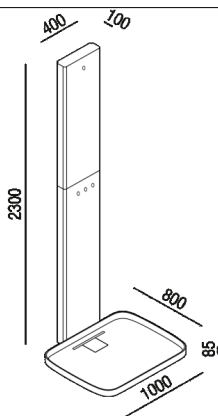

Shower column  
 ACER098\_ + APT0810\_

Diego Vencato, Marco Merendi, 2018

Column, tray and shower base realized in  
 Cementoskin®.

**Finiture**

- Cementoskin® dark grey
- Cementoskin® light grey
- Cementoskin® green
- Cementoskin® coffee
- Cementoskin® brick red

**Materiali**

- Concrete

Column realized in Cementoskin® (coloured concrete paste) with natural surface and velvety available in different colors. The column is fitted with indents on the rear which allow customization of tap; Square tap ARUB1029 is suggested. The column is fixed to the wall using the dedicated and enclosed kit. There is no free-standing version available.

Altezza:	230 cm	90" 35/64 inches
Larghezza:	40 cm	15" 3/4 inches
Profondità :	10 cm	3" 15/16 inches

Note: The material used for the Petra family can be easily cut with standard tools and does not present any difficulties, so the customisations indicated are possible.

Main dimensions

Main dimensions: rear view

Installation notes