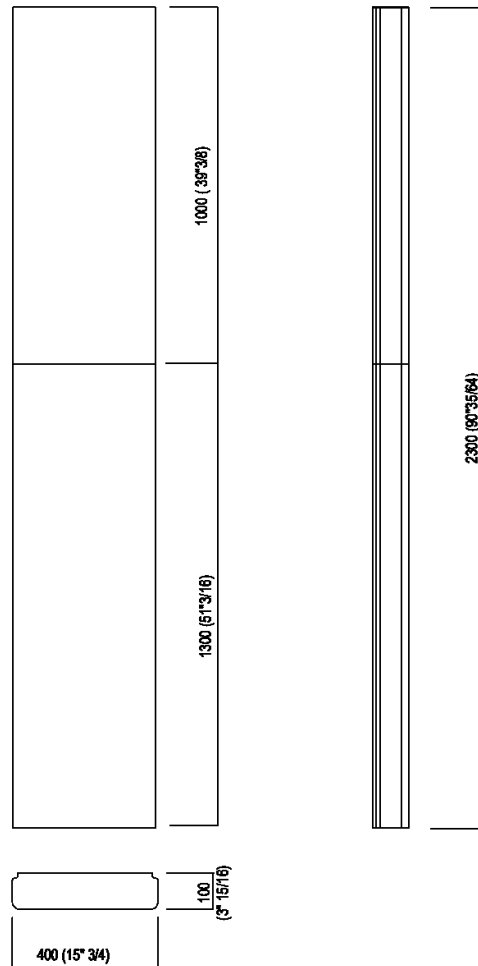

Shower column  
 ACER098\_ + APT0810\_

Diego Vencato, Marco Merendi, 2018

Column, tray and shower base realized in  
 Cementoskin®.

**Finiture**

- Cementoskin® dark grey
- Cementoskin® light grey
- Cementoskin® green
- Cementoskin® coffee
- Cementoskin® brick red

**Materiali**

- Concrete

Column realized in Cementoskin® (coloured concrete paste) with natural surface and velvety available in different colors. The column is fitted with indents on the rear which allow customization of tap; Square tap ARUB1029 is suggested. The column is fixed to the wall using the dedicated and enclosed kit. There is no free-standing version available.

Altezza:	230 cm	90" 35/64 inches
Larghezza:	40 cm	15" 3/4 inches
Profondità :	10 cm	3" 15/16 inches

Note: The material used for the Petra family can be easily cut with standard tools and does not present any difficulties, so the customisations indicated are possible.

Main dimensions

Main dimensions: rear view

Installation notes