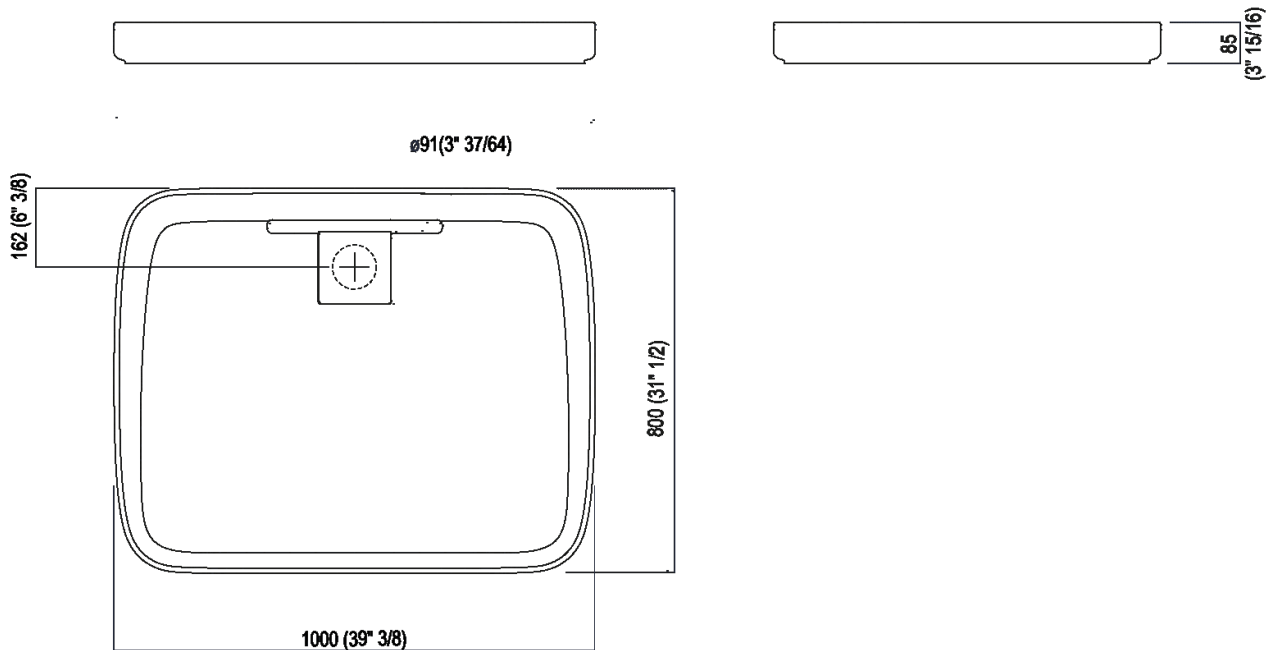

Shower plate complete with waste trap
 APTR0810_

Diego Vencato, Marco Merendi, 2018

Column, tray and shower base realized in
 Cementoskin®.

Finiture

-  Cementoskin® dark grey
-  Cementoskin® light grey
-  Cementoskin® green
-  Cementoskin® coffee
-  Cementoskin® brick red

Materiali

-  Concrete

Shower tray realized in Cementoskin (coloured concrete paste) with natural surface and velvety available in different colors. The shower tray evokes the shape of the homonym washbasin.

Altezza:	8.5 cm	3" 11/32 inches
Lunghezza:	100 cm	39" 3/8 inches
Profondità :	80 cm	31" 1/2 inches

Note: The material used for the Petra family can be easily cut with standard tools and does not present any difficulties, so the customisations indicated are possible. For easier installation we recommend to use the template for the positioning of the waste trap AKITPZVAS.

Main dimensions

Installation notes