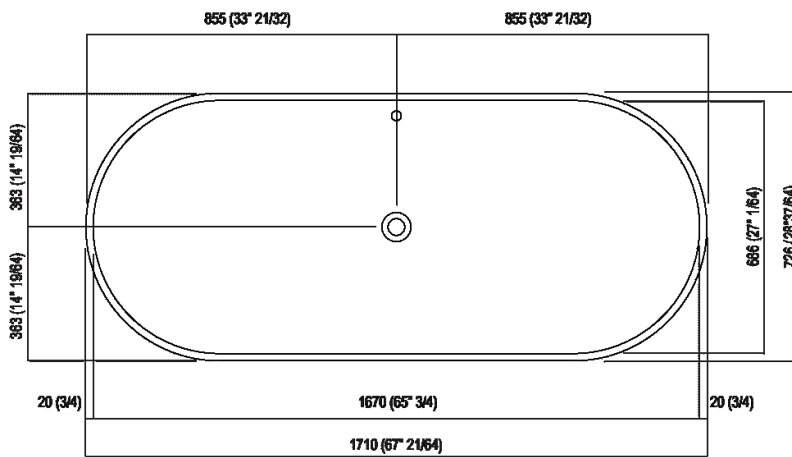

Oval bathtub in stainless steel painted white (RAL9003) with dark grey (RAL7021) or light grey (RAL7044) exterior. With external overflow system painted white. Available in two measures: Vieques (cm 171, h cm 62,5 - 67" 3/8, h 24" 5/8) and Vieques XS (cm 155, h cm 67,5 - 59" 1/2, h 26" 5/8). Backrest and shelf in iroko wood available as accessories, to be installed on bathtub edge. The two-coloured model can be made in a colour chosen by the client, price to be calculated. Both version complete with trap .MET0433WU with white cap.

Altezza:	63.5 cm	25" inches
Lunghezza:	171 cm	67" 3/8 inches
Peso:	85 kg	187 lbs
Profondità :	72.6 cm	28" 5/8 inches
Capacità:	370 l	98 gal
Confezione:	87 x 185 x 70 cm	34" 2/8 x 72" 7/8 x 27" 4/8 inches
Peso della confezione:	115 kg	254 lbs

Main dimensions

Drain pipe position