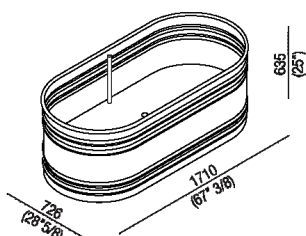

Bathtub
AVAS0911E_

Patricia Urquiola, 2018

Freestanding washbasin in stainless steel for an ideal featuring in out ambiances.

Finiture

- White/dark grey
- White/light grey
- White

Materiali

- Stainless steel

Oval bathtub in stainless steel painted white (RAL9003) with dark grey (RAL7021) or light grey (RAL7044) exterior. With external overflow system painted white. Available in two measures: Vieques (cm 171, h cm 62,5 - 67" 3/8, h 24" 5/8) and Vieques XS (cm 155, h cm 67,5 - 59" 1/2, h 26" 5/8). Backrest and shelf in iroko wood available as accessories, to be installed on bathtub edge. The two-coloured model can be made in a colour chosen by the client, price to be calculated. Both version complete with trap .MET0433WU with white cap.

Altezza:	63.5 cm	25" inches
Lunghezza:	171 cm	67" 3/8 inches
Peso:	85 kg	187 lbs
Profondità :	72.6 cm	28" 5/8 inches
Capacità:	370 l	98 gal
Confezione:	87 x 185 x 70 cm	34" 2/8 x 72" 7/8 x 27" 4/8 inches
Peso della confezione:	115 kg	254 lbs