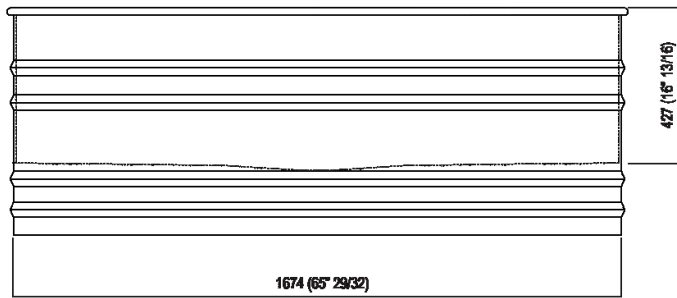

Bathtub
 AVAS0911E_

Patricia Urquiola, 2018

Freestanding washbasin in stainless steel for an ideal featuring in out ambiances.

Finiture

-  White/dark grey
-  White/light grey
-  White

Materiali

-  Stainless steel

Oval bathtub in stainless steel painted white (RAL9003) with dark grey (RAL7021) or light grey (RAL7044) exterior. With external overflow system painted white. Available in two measures: Vieques (cm 171, h cm 62,5 - 67" 3/8, h 24" 5/8) and Vieques XS (cm 155, h cm 67,5 - 59" 1/2, h 26" 5/8). Backrest and shelf in iroko wood available as accessories, to be installed on bathtub edge. The two-coloured model can be made in a colour chosen by the client, price to be calculated. Both version complete with trap .MET0433WU with white cap.

Altezza:	63.5 cm	25" inches
Lunghezza:	171 cm	67" 3/8 inches
Peso:	85 kg	187 lbs
Profondità :	72.6 cm	28" 5/8 inches
Capacità:	370 l	98 gal
Confezione:	87 x 185 x 70 cm	34" 2/8 x 72" 7/8 x 27" 4/8 inches
Peso della confezione:	115 kg	254 lbs

Main dimensions

Drain pipe position