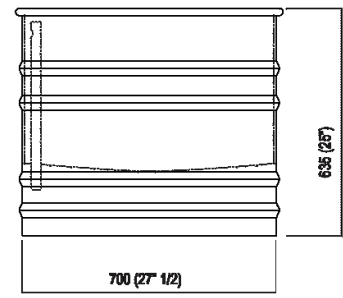

Oval bathtub in stainless steel painted white (RAL9003) with dark grey (RAL7021) or light grey (RAL7044) exterior. With external overflow system painted white. Available in two measures: Vieques (cm 171, h cm 62,5 - 67" 3/8, h 24" 5/8) and Vieques XS (cm 155, h cm 67,5 - 59" 1/2, h 26" 5/8). Backrest and shelf in iroko wood available as accessories, to be installed on bathtub edge. The two-coloured model can be made in a colour chosen by the client, price to be calculated. Both version complete with trap .MET0433WU with white cap.

Altezza:	63.5 cm	25" inches
Lunghezza:	171 cm	67" 3/8 inches
Peso:	85 kg	187 lbs
Profondità :	72.6 cm	28" 5/8 inches
Capacità:	370 l	98 gal
Confezione:	87 x 185 x 70 cm	34" 2/8 x 72" 7/8 x 27" 4/8 inches
Peso della confezione:	115 kg	254 lbs

Main dimensions

Drain pipe position