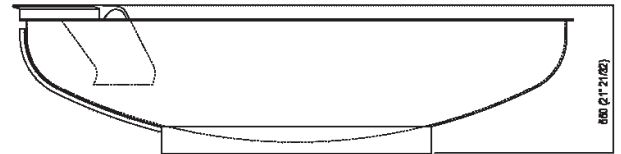

Bathtub with 1 backrest  
 AVAS0906EZG

Benedini Associati, 2018

Big size round shape bathtub in stainless steel and bicoloured finish with white inner side and dark grey outside, with one or two backrests in white Cristalplant® outdoor. Suitable for Outdoor spaces.

**Finiture**

White/dark grey

**Materiali**

Stainless steel

Circular stainless steel bathtub, painted in white (RAL9003) with dark grey exterior (RAL7021) with backrest in white Cristalplant® outdoor, overflow hole, without tap holes. Taps can be wall or floor mounted. The bath must be fitted with waste trap .MET0433WU (.MET0434 for bathtubs on display). The two-coloured model can be made in a colour chosen by the client, price to be calculated. For an easier installation of the bathtubs we recommend to use the template for the positioning of the waste trap AKITPZVAS.

Altezza:	50 cm	19" 5/8 inches
Diametro:	204 cm	80" 3/8 inches
Peso:	227 kg	500 lbs
Capacita':	880 l	232 gal
Confezione:	210 x 210 x 55 cm	82" 5/8 x 82" 5/8 x 21" 5/8 inches
Peso della confezione:	397 kg	875 lbs

Note: Approximate height, considering the piece's manual production; take into account a tolerance of mm +60/-30 (+2"3/8 / -1"1/4).

Main dimensions

Dimensions for recess

Quote per rubinetteria a parete

	A*	B**	C
FEZ (EFEZ027)	620 (24*13/32)	-	80 (3*5/32)
LIMÓN (ELIM443)	620 (24*13/32)	-	80 (3*5/32)
MEMORY (EMEM324, EMEM343)	620 (24*13/32)	-	80 (3*5/32)
(EMEM342)	620 (24*13/32)	-	50 (1*31/32)
MEMORY MIX (EMIX437)	620 (24*13/32)	-	50 (1*31/32)
SQUARE (ERUB1117)	-	620 (24*13/32)	50 (1*31/32)
(ERUB1118)	-	620 (24*13/32)	80 (3*5/32)
SEN (ESEN0912V)	-	620 (24*13/32)	80 (3*5/32)