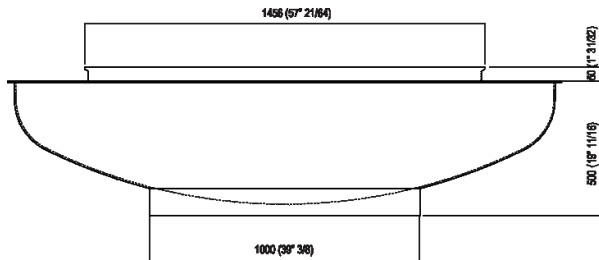

Bathtub with 1 backrest  
 AVAS0906EZG

Benedini Associati, 2018

Big size round shape bathtub in stainless steel and bicoloured finish with white inner side and dark grey outside, with one or two backrests in white Cristalplant® outdoor. Suitable for Outdoor spaces.

**Finiture**

White/dark grey

**Materiali**

Stainless steel

Circular stainless steel bathtub, painted in white (RAL9003) with dark grey exterior (RAL7021) with backrest in white Cristalplant® outdoor, overflow hole, without tap holes. Taps can be wall or floor mounted. The bath must be fitted with waste trap .MET0433WU (.MET0434 for bathtubs on display). The two-coloured model can be made in a colour chosen by the client, price to be calculated. For an easier installation of the bathtubs we recommend to use the template for the positioning of the waste trap AKITPZVAS.

Altezza:	50 cm	19" 5/8 inches
Diametro:	204 cm	80" 3/8 inches
Peso:	227 kg	500 lbs
Capacita':	880 l	232 gal
Confezione:	210 x 210 x 55 cm	82" 5/8 x 82" 5/8 x 21" 5/8 inches
Peso della confezione:	397 kg	875 lbs

Note: Approximate height, considering the piece's manual production; take into account a tolerance of mm +60/-30 (+2"3/8 / -1"1/4).

Main dimensions

Dimensions for recess

Quote per rubinetteria a parete

	A*	B**	C
FEZ (EFEZ027)	620 (24*13/32)	-	80 (3*5/32)
LIMÓN (ELIM443)	620 (24*13/32)	-	80 (3*5/32)
MEMORY (EMEM324, EMEM343)	620 (24*13/32)	-	80 (3*5/32)
(EMEM342)	620 (24*13/32)	-	50 (1*31/32)
MEMORY MIX (EMIX437)	620 (24*13/32)	-	50 (1*31/32)
SQUARE (ERUB1117)	-	620 (24*13/32)	50 (1*31/32)
(ERUB1118)	-	620 (24*13/32)	80 (3*5/32)
SEN (ESEN0912V)	-	620 (24*13/32)	80 (3*5/32)