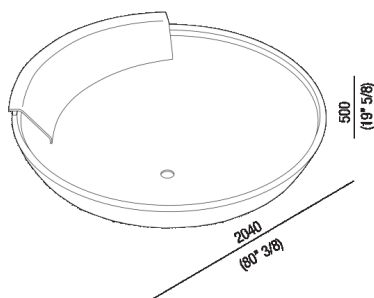

Bathtub with 1 backrest  
 AVAS0906EZG

Benedini Associati, 2018

Big size round shape bathtub in stainless steel and bicoloured finish with white inner side and dark grey outside, with one or two backrests in white Cristalplant® outdoor. Suitable for Outdoor spaces.

**Finiture**

White/dark grey

**Materiali**

Stainless steel

Circular stainless steel bathtub, painted in white (RAL9003) with dark grey exterior (RAL7021) with backrest in white Cristalplant® outdoor, overflow hole, without tap holes. Taps can be wall or floor mounted. The bath must be fitted with waste trap .MET0433WU (.MET0434 for bathtubs on display). The two-coloured model can be made in a colour chosen by the client, price to be calculated. For an easier installation of the bathtubs we recommend to use the template for the positioning of the waste trap AKITPZVAS.

Altezza:	50 cm	19" 5/8 inches
Diametro:	204 cm	80" 3/8 inches
Peso:	227 kg	500 lbs
Capacita':	880 l	232 gal
Confezione:	210 x 210 x 55 cm	82" 5/8 x 82" 5/8 x 21" 5/8 inches
Peso della confezione:	397 kg	875 lbs

Note: Approximate height, considering the piece's manual production; take into account a tolerance of mm +60/-30 (+2"3/8 / -1"1/4).

Main dimensions

Dimensions for recess

Quote per rubinetteria a parete

	A*	B**	C
FEZ (EFEZ027)	620 (24*13/32)	-	80 (3*5/32)
LIMÓN (ELIM443)	620 (24*13/32)	-	80 (3*5/32)
MEMORY (EMEM324, EMEM343)	620 (24*13/32)	-	80 (3*5/32)
(EMEM342)	620 (24*13/32)	-	50 (1*31/32)
MEMORY MIX (EMIX437)	620 (24*13/32)	-	50 (1*31/32)
SQUARE (ERUB1117)	-	620 (24*13/32)	50 (1*31/32)
(ERUB1118)	-	620 (24*13/32)	80 (3*5/32)
SEN (ESEN0912V)	-	620 (24*13/32)	80 (3*5/32)