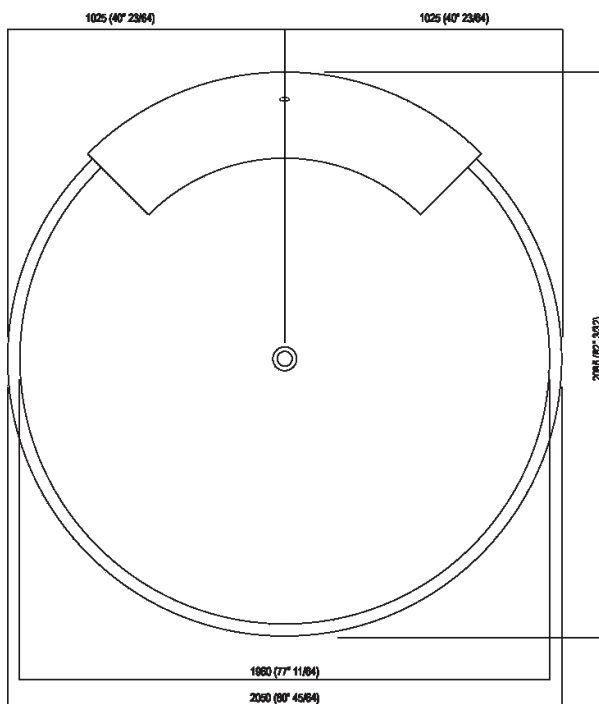

Bathtub with 1 backrest  
 AVAS0906EZG

Benedini Associati, 2018

Big size round shape bathtub in stainless steel and bicoloured finish with white inner side and dark grey outside, with one or two backrests in white Cristalplant® outdoor. Suitable for Outdoor spaces.

Altezza:	50 cm	19" 5/8 inches
Diametro:	204 cm	80" 3/8 inches
Peso:	227 kg	500 lbs
Capacita':	880 l	232 gal
Confezione:	210 x 210 x 55 cm	82" 5/8 x 82" 5/8 x 21" 5/8 inches
Peso della confezione:	397 kg	875 lbs

Note: Approximate height, considering the piece's manual production; take into account a tolerance of mm +60/-30 (+2"3/8 / -1"1/4).

Main dimensions

Dimensions for recess

Quote per rubinetteria a parete

	A*	B**	C
FEZ (EFEZ027)	620 (24*13/32)	-	80 (3*5/32)
LIMÓN (ELIM443)	620 (24*13/32)	-	80 (3*5/32)
MEMORY (EMEM324, EMEM343)	620 (24*13/32)	-	80 (3*5/32)
(EMEM342)	620 (24*13/32)	-	50 (1*31/32)
MEMORY MIX (EMIX437)	620 (24*13/32)	-	50 (1*31/32)
SQUARE (ERUB1117)	-	620 (24*13/32)	50 (1*31/32)
(ERUB1118)	-	620 (24*13/32)	80 (3*5/32)
SEN (ESEN0912V)	-	620 (24*13/32)	80 (3*5/32)

\* inserasso gruppo / axial distance for tap  
 \*\* filo inferiore gruppo / Tap's lower edge

Quote per piantane da terra

	A	B	C	D
FEZ 2 (EFEZ026, .MET885)	90 (3°35/64)	175 (6°57/64)	1075 (42°21/64)	1200 (47°1/4)
(EFEZ028)	135 (5°5/16)	210 (8°17/64)	1110 (43°45/64)	1235 (48°5/8)
LIMÓN (ELIM425)	135 (5°5/16)	210 (8°17/64)	1110 (43°45/64)	1235 (48°5/8)
MEMORY (EMEM325)	135 (5°5/16)	210 (8°17/64)	1110 (43°45/64)	1235 (48°5/8)
MEMORY MIX (EMIX425)	90 (3°35/64)	175 (6°57/64)	1075 (42°21/64)	1200 (47°1/4)
LIMÓN / MEMORY / MEMORY MIX (EMEM327)	135 (5°5/16)	210 (8°17/64)	1110 (43°45/64)	1235 (48°5/8)
SQUARE (ERUB1112, ERUB1115)	90 (3°35/64)	175 (6°57/64)	1075 (42°21/64)	1200 (47°1/4)
SEN (ESEN0911, ESEN0977)	90 (3°35/64)	130 (5°1/8)	1030 (44°31/64)	1155 (45°15/32)