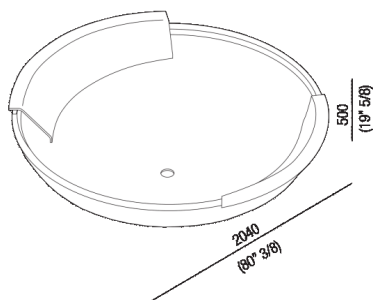

Bathtub with 2 backrests
 AVAS0906DEZG

Benedini Associati, 2018

Big size round shape bathtub in stainless steel and bicoloured finish with white inner side and dark grey outside, with one or two backrests in white Cristalplant® outdoor. Suitable for Outdoor spaces.

Circular stainless steel bathtub, painted in white (RAL9003) with dark grey exterior (RAL7021) with backrest in white Cristalplant® outdoor, overflow hole, without tap holes. Taps can be wall or floor mounted. The bath must be fitted with waste trap .MET0433WU (.MET0434 for bathtubs on display). The two-coloured model can be made in a colour chosen by the client, price to be calculated. For an easier installation of the bathtubs we recommend to use the template for the positioning of the waste trap AKITPZVAS.

Altezza:	50 cm	19" 5/8 inches
Diametro:	204 cm	80" 3/8 inches
Peso:	254 kg	560 lbs
Capacita':	880 l	232 gal
Confezione:	210 x 210 x 55 cm	82" 5/8 x 82" 5/8 x 21" 5/8 inches
Peso della confezione:	424 kg	935 lbs

Note: Approximate height, considering the piece's manual production; take into account a tolerance of mm +60/-30 (+2"3/8 / -1"1/4)

Finiture

White/dark grey

White

Materiali

Stainless steel

Main dimensions

Dimensions for recess