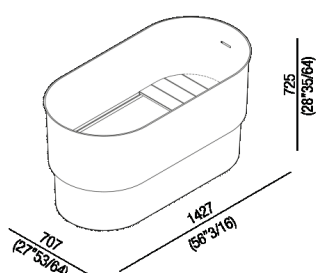

Bathtub with slatted seat
 AVAS1981_

Neri&Hu, 2017

Deep free-standing bathtub with small footprint.

Finiture

-  White
-  White/dark grey
-  White/light grey

Materiali

-  Cristalplant® biobased

Bathtub in white bio-based Cristalplant® or two-coloured (exterior in dark grey RAL7021 or light grey RAL7044); with overflow opening and no tap hole. Taps can be wall or floor mounted. Immersion is equipped with a slatted seat (compulsory insertion) available in Iroko wood. The bottom of the tub can be encased in the floor to facilitate access. The two-coloured model can be made in colours chosen by the client with a surcharge of 15% on the price of the two-coloured finish. It is fitted with a waste with cap in white Cristalplant® .MET0477C (also suitable for bathtubs in display). Ascension, a multi-purpose accessory made of iroko wood, can be added to the bathtub to allow easy bathtub access or for use as a seat or side table for your everyday objects.

Altezza:	72.5 cm	28" 35/64 inches
Larghezza:	142.7 cm	56" 3/16 inches
Peso:	100 kg	220 lbs
Profondità :	70.7 cm	27" 53/64 inches
Capacità:	305 l	81 gal
Confezione:	75 x 150 x 80 cm	29" 17/32 x 59" 1/6 x 31" 1/2 inches
Peso della confezione:	160 kg	363 lbs

Main dimensions

Installation notes: wall mounted tap

	A*	B**	C
FEZ2 (AFEZ027)	830 (32*43/64)	-	150 (5*29/32)
LIMÓN (ELIM437D+ILIX431D, ELIM443+ILIX443)	830 (32*43/64)	-	150 (5*29/32)
MEMORY (AMEM324, AMEM342, AMEM343)	830 (32*43/64)	-	150 (5*29/32)
MEMORY MIX (EMIX437D+ILIX431D, EMIX443+ILIX443)	830 (32*43/64)	-	150 (5*29/32)
SQUARE (ARUB1117)	830 (32*43/64)	-	50 (1*31/32)
SQUARE (ARUB1118)	830 (32*43/64)	-	150 (5*29/32)
SEN (ESEN0912V)	-	830 (32*43/64)	50 (1*31/32)