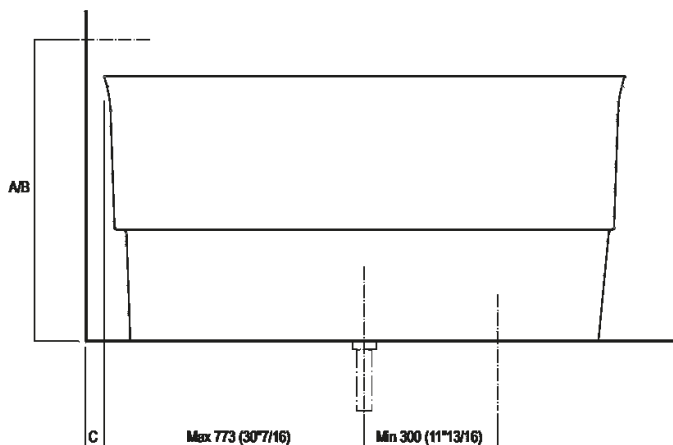

Bathtub with slatted seat
 AVAS1981_

Neri&Hu, 2017

Deep free-standing bathtub with small footprint.

Finiture

-  White
-  White/dark grey
-  White/light grey

Materiali

-  Cristalplant® biobased

Bathtub in white bio-based Cristalplant® or two-coloured (exterior in dark grey RAL7021 or light grey RAL7044); with overflow opening and no tap hole. Taps can be wall or floor mounted. Immersion is equipped with a slatted seat (compulsory insertion) available in Iroko wood. The bottom of the tub can be encased in the floor to facilitate access. The two-coloured model can be made in colours chosen by the client with a surcharge of 15% on the price of the two-coloured finish. It is fitted with a waste with cap in white Cristalplant® .MET0477C (also suitable for bathtubs in display). Ascension, a multi-purpose accessory made of iroko wood, can be added to the bathtub to allow easy bathtub access or for use as a seat or side table for your everyday objects.

Altezza:	72.5 cm	28" 35/64 inches
Larghezza:	142.7 cm	56" 3/16 inches
Peso:	100 kg	220 lbs
Profondità :	70.7 cm	27" 53/64 inches
Capacità:	305 l	81 gal
Confezione:	75 x 150 x 80 cm	29" 17/32 x 59" 1/6 x 31" 1/2 inches
Peso della confezione:	160 kg	363 lbs

Main dimensions

Installation notes: wall mounted tap

	A*	B**	C
FEZ2 (AFEZ027)	830 (32*43/64)	-	150 (5*29/32)
LIMÓN (ELIM437D+ILIX431D, ELIM443+ILIX443)	830 (32*43/64)	-	150 (5*29/32)
MEMORY (AMEM324, AMEM342, AMEM343)	830 (32*43/64)	-	150 (5*29/32)
MEMORY MIX (EMIX437D+ILIX431D, EMIX443+ILIX443)	830 (32*43/64)	-	150 (5*29/32)
SQUARE (ARUB1117)	830 (32*43/64)	-	50 (1*31/32)
SQUARE (ARUB1118)	830 (32*43/64)	-	150 (5*29/32)
SEN (ESEN0912V)	-	830 (32*43/64)	50 (1*31/32)