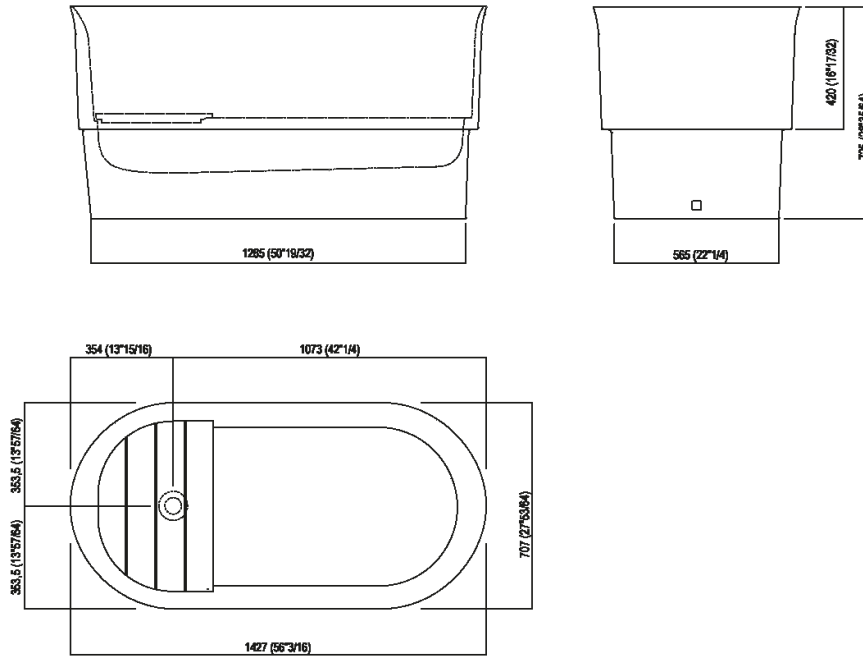

Bathtub with slatted seat
 AVAS1981_

Neri&Hu, 2017

Deep free-standing bathtub with small footprint.

Finiture

-  White
-  White/dark grey
-  White/light grey

Materiali

-  Cristalplant® biobased

Bathtub in white bio-based Cristalplant® or two-coloured (exterior in dark grey RAL7021 or light grey RAL7044); with overflow opening and no tap hole. Taps can be wall or floor mounted. Immersion is equipped with a slatted seat (compulsory insertion) available in Iroko wood. The bottom of the tub can be encased in the floor to facilitate access. The two-coloured model can be made in colours chosen by the client with a surcharge of 15% on the price of the two-coloured finish. It is fitted with a waste with cap in white Cristalplant® .MET0477C (also suitable for bathtubs in display). Ascension, a multi-purpose accessory made of iroko wood, can be added to the bathtub to allow easy bathtub access or for use as a seat or side table for your everyday objects.

Altezza:	72.5 cm	28" 35/64 inches
Larghezza:	142.7 cm	56" 3/16 inches
Peso:	100 kg	220 lbs
Profondità :	70.7 cm	27" 53/64 inches
Capacità:	305 l	81 gal
Confezione:	75 x 150 x 80 cm	29" 17/32 x 59" 1/6 x 31" 1/2 inches
Peso della confezione:	160 kg	363 lbs

Main dimensions

Installation notes: wall mounted tap

	A*	B**	C
FEZ2 (AFEZ027)	830 (32*43/64)	-	150 (5*29/32)
LIMÓN (ELIM437D+ILIX431D, ELIM443+ILIX443)	830 (32*43/64)	-	150 (5*29/32)
MEMORY (AMEM324, AMEM342, AMEM343)	830 (32*43/64)	-	150 (5*29/32)
MEMORY MIX (EMIX437D+ILIX431D, EMIX443+ILIX443)	830 (32*43/64)	-	150 (5*29/32)
SQUARE (ARUB1117)	830 (32*43/64)	-	50 (1*31/32)
SQUARE (ARUB1118)	830 (32*43/64)	-	150 (5*29/32)
SEN (ESEN0912V)	-	830 (32*43/64)	50 (1*31/32)