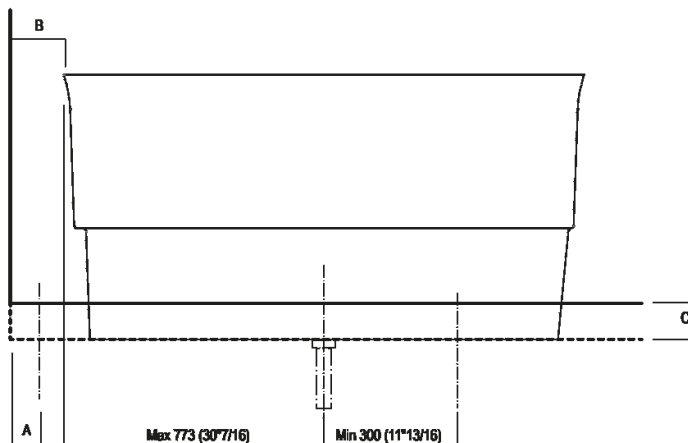

* inserasse gruppo / axial distance for tap
 ** filo inferiore gruppo / Tap's lower edge

Installation notes: floor-mounted tap

	A	B	C*
FEZ 2 (EFEZ026, MET885)	90 (3'35/64)	175 (6'57/64)	100 (3'15/16)
(EFEZ028)	135 (5'5/16)	230 (9'1/16)	100 (3'15/16)
LIMÓN (ELIM425)	135 (5'5/16)	230 (9'1/16)	100 (3'15/16)
MEMORY (EMEM325)	135 (5'5/16)	230 (9'1/16)	100 (3'15/16)
LIMÓN / MEMORY / MEMORY MIX (EMEM327)	135 (5'5/16)	230 (9'1/16)	100 (3'15/16)
SQUARE (ERUB1112, ERUB1115)	90 (3'35/64)	175 (6'57/64)	100 (3'15/16)
SEN (ESEN0911, ESEN0977)	90 (3'35/64)	175 (6'57/64)	100 (3'15/16)

* misure minime/ minimum measures

Dimensions for recess

Installation notes: floor-mounted tap

	A	B	C*
FEZ 2 (EFEZ026, MET885)	90 (3*35/64)	175 (6*57/64)	100 (3*15/16)
(EFEZ028)	135 (5*5/16)	230 (9*1/16)	100 (3*15/16)
LIMÓN (ELIM425)	135 (5*5/16)	230 (9*1/16)	100 (3*15/16)
MEMORY (EMEM325)	135 (5*5/16)	230 (9*1/16)	100 (3*15/16)
LIMÓN / MEMORY / MEMORY MIX (EMEM327)	135 (5*5/16)	230 (9*1/16)	100 (3*15/16)
SQUARE (ERUB1112, ERUB1115)	90 (3*35/64)	175 (6*57/64)	100 (3*15/16)
SEN (ESEN0911, ESEN0977)	90 (3*35/64)	175 (6*57/64)	100 (3*15/16)

* misure minime/ minimum measures

Main dimensions AVAS1982I

Main dimensions AVAS1982Z