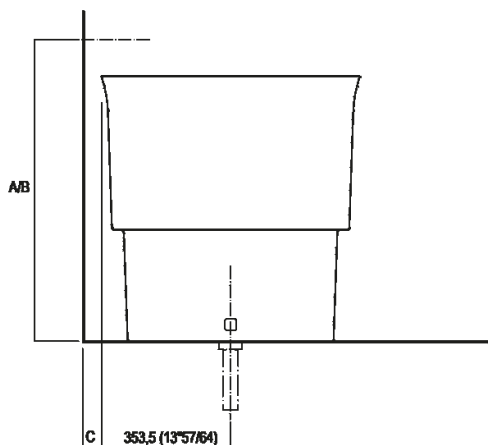

Bathtub with slatted seat
 AVAS1981_

Neri&Hu, 2017

Deep free-standing bathtub with small footprint.

Finiture

-  White
-  White/dark grey
-  White/light grey

Materiali

-  Cristalplant® biobased

Bathtub in white bio-based Cristalplant® or two-coloured (exterior in dark grey RAL7021 or light grey RAL7044); with overflow opening and no tap hole. Taps can be wall or floor mounted. Immersion is equipped with a slatted seat (compulsory insertion) available in Iroko wood. The bottom of the tub can be encased in the floor to facilitate access. The two-coloured model can be made in colours chosen by the client with a surcharge of 15% on the price of the two-coloured finish. It is fitted with a waste with cap in white Cristalplant® .MET0477C (also suitable for bathtubs in display). Ascension, a multi-purpose accessory made of iroko wood, can be added to the bathtub to allow easy bathtub access or for use as a seat or side table for your everyday objects.

Altezza:	72.5 cm	28" 35/64 inches
Larghezza:	142.7 cm	56" 3/16 inches
Peso:	100 kg	220 lbs
Profondità :	70.7 cm	27" 53/64 inches
Capacità:	305 l	81 gal
Confezione:	75 x 150 x 80 cm	29" 17/32 x 59" 1/6 x 31" 1/2 inches
Peso della confezione:	160 kg	363 lbs

Main dimensions

Installation notes: wall mounted tap

	A*	B**	C
FEZ2 (AFEZ027)	830 (32*43/64)	-	150 (5*29/32)
LIMÓN (ELIM437D+ILIX431D, ELIM443+ILIX443)	830 (32*43/64)	-	150 (5*29/32)
MEMORY (AMEM324, AMEM342, AMEM343)	830 (32*43/64)	-	150 (5*29/32)
MEMORY MIX (EMIX437D+ILIX431D, EMIX443+ILIX443)	830 (32*43/64)	-	150 (5*29/32)
SQUARE (ARUB1117)	830 (32*43/64)	-	50 (1*31/32)
SQUARE (ARUB1118)	830 (32*43/64)	-	150 (5*29/32)
SEN (ESEN0912V)	-	830 (32*43/64)	50 (1*31/32)