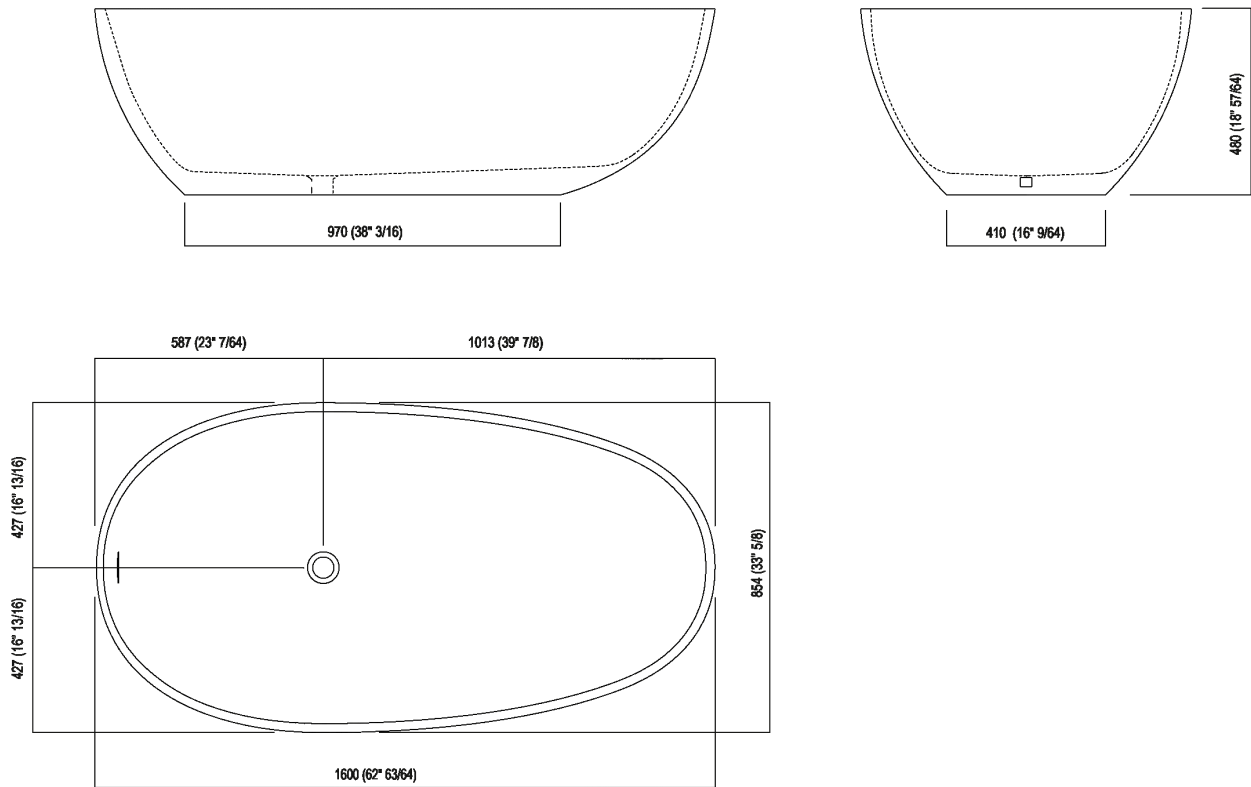

Spoon M
 AVAS1093_

Benedini Associati, 2019

White or two-tone Cristalplant® biobased
 free-standing bathtub.

Finiture

-  White
-  White/dark grey
-  White/light grey

Materiali

-  Cristalplant® biobased

Oval bathtub made from white Cristalplant® biobased or two colourd (exterior in dark grey RAL7021 or light grey RAL7044); with overflow, without tap holes. Taps can be wall or floor mounted. The bathtub must be fitted with waste trap .MET0477 or .MET0477C (.MET0434 or .MET0477C for display tubs). The two-coloured model can be made in colours chosen by the client with a surcharge of 15% on the price of the two-coloured finish. For an easier installation of the bathtubs we recommend to use the template for the positioning of the waste trap AKITPZVAS.

Altezza:	48 cm	18" 57/64 inches
Lunghezza:	160 cm	63" inches
Peso:	67 kg	148 lbs
Profondità :	85.4 cm	33" 5/8 inches
Capacità:	250 l	66 gal
Confezione:	100 x 172 x 65 cm	39" 3/8 x 24" 3/8 x 25" 5/8 inches
Peso della confezione:	117 kg	258 lbs

Main dimensions

Dimensions for recess

Dimensions for wall mounted taps

	A*	B**	C
FEZ2 (EFEZ027)	630 (24" 51/64)	-	80 (3" 5/32)
LIMÓN (ELIM433)	630 (24" 51/64)	-	80 (3" 5/32)
MEMORY (EMEM324, EMEM343)	630 (24" 51/64)	-	80 (3" 5/32)
(EMEM342)	630 (24" 51/64)	-	50 (1" 31/32)
MEMORY MIX (EMIX437)	630 (24" 51/64)	-	50 (1" 31/32)
SQUARE (ERUB1117)	-	700 (27" 9/16)	50 (1" 31/32)
(ERUB1118)	-	700 (27" 9/16)	80 (3" 5/32)
SEN (ESEN0912V)	-	700 (27" 9/16)	50 (1" 31/32)