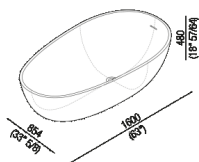

Spoon M
AVAS1093_

Benedini Associati, 2019

White or two-tone Cristalplant® biobased
free-standing bathtub.