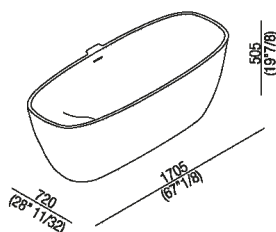

Bathtub
 AVAS0910_

Benedini Associati, 2008

Compact free-standing bathtub in
 Cristalplant® biobased.

Bathtub in white Cristalplant® biobased or two colourd (exterior in dark grey RAL7021 or light grey RAL7044); with overflow hole, without tap holes; taps can be wall or floor mounted. Use of the waste with waste trap type .MET0477 or .MET0477C is mandatory (.MET0434 or .MET0477C for baths on display). The two-coloured model can be made in colours chosen by the client with a surcharge of 15% on the price of the two-coloured finish. For an easier installation of the bathtubs we recommend to use the template for the positioning of the waste trap AKITPZVAS.

Finiture

White

White/dark grey

White/light grey

Materiali

Cristalplant® biobased

Altezza:	50.5 cm	19" 7/8 inches
Lunghezza:	170.5 cm	67" 1/8 inches
Peso:	76 kg	168 lbs
Profondità :	72 cm	28" 11/32 inches
Capacità:	273 l	72 gal
Confezione:	100 x 200 x 82 cm	39" 3/8 x 78" 3/4 x 32" 1/4 inches
Peso della confezione:	134 kg	295 lbs

Main dimensions

Dimensions for recess

Dimensions for wall mounted taps

	A*	B**	C
FEZ 2 (EFEZ027)	700 (27 ¹ / ₂)	-	80 (3 ⁵ / ₃₂)
LIMÓN (ELIM443)	700 (27 ¹ / ₂)	-	80 (3 ⁵ / ₃₂)
MEMORY (EMEM324, EMEM343)	700 (27 ¹ / ₂)	-	80 (3 ⁵ / ₃₂)
(EMEM342)	700 (27 ¹ / ₂)	-	50 (1 ³¹ / ₃₂)
MEMORY MIX (EMEM437)	700 (27 ¹ / ₂)	-	50 (1 ³¹ / ₃₂)
SQUARE (ERUB1117)	-	700 (27 ¹ / ₂)	50 (1 ³¹ / ₃₂)
(ERUB1118)	-	700 (27 ¹ / ₂)	80 (3 ⁵ / ₃₂)
SEN (ASEN0912V)	-	700 (27 ¹ / ₂)	50 (1 ³¹ / ₃₂)