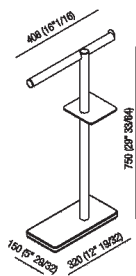

Floorstanding element with the function of towel holder, toilet paper holder, soap dish
 ADTL0463_

García Cumini, 2016

Materiali

Wood

Marble

Aluminium

Accessories made of tubular aluminium consisting of brackets (dot) supporting a bar (line) with brushed black anodized finish or with natural dark, black oak veneer.

Altezza:	75 cm	29" 33/64 inches
Larghezza:	40.8 cm	16" 1/16 inches
Profondità :	15 cm	5" 29/32 inches

Note: Minimum order quantity: 4 pieces for any combination of item and finish. For smaller quantities, add 20% surcharge.

Main dimensions