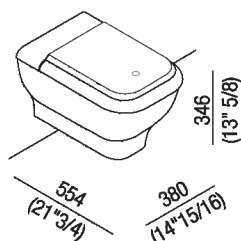

Wall mounted toilet bowl complete with soft-closing resin seat  
 ACER0898WS\_

Benedini Associati, 2010

Wall mounted WC which reminds the curvy shapes of bygone times.

Flushdown ceramic bowl available in white or two colours (exterior in dark grey RAL7021 or light grey RAL7044) with wall drainage. The white version is also available with matt exterior and matt seat. Suitable for jet flush action and flushometer valve, suitable for recessed or external cistern; complete with seat in resin with soft-closing mechanism and fixing kit. To be used with Geberit built-in cisterns: Combifix and Duofix mod. Sigma 8 and Sigma 12. The metal support bracket AMET0315 or another compatible system is mandatory.

**Finiture**

-  Matt white
-  White/dark grey
-  White/light grey
-  Glossy white

**Materiali**

-  Ceramic

Altezza:	34.6 cm	13"5/8 inches
Larghezza:	38 cm	14"15/16 inches
Peso:	24 kg	53 lbs
Profondità :	55.4 cm	21"3/4 inches
Confezione:	66 x 48 x 54 cm	26" x 18"7/8 x 21"2/8 inches
Peso della confezione:	27 kg	59 lbs

Main dimensions

**Installation notes**