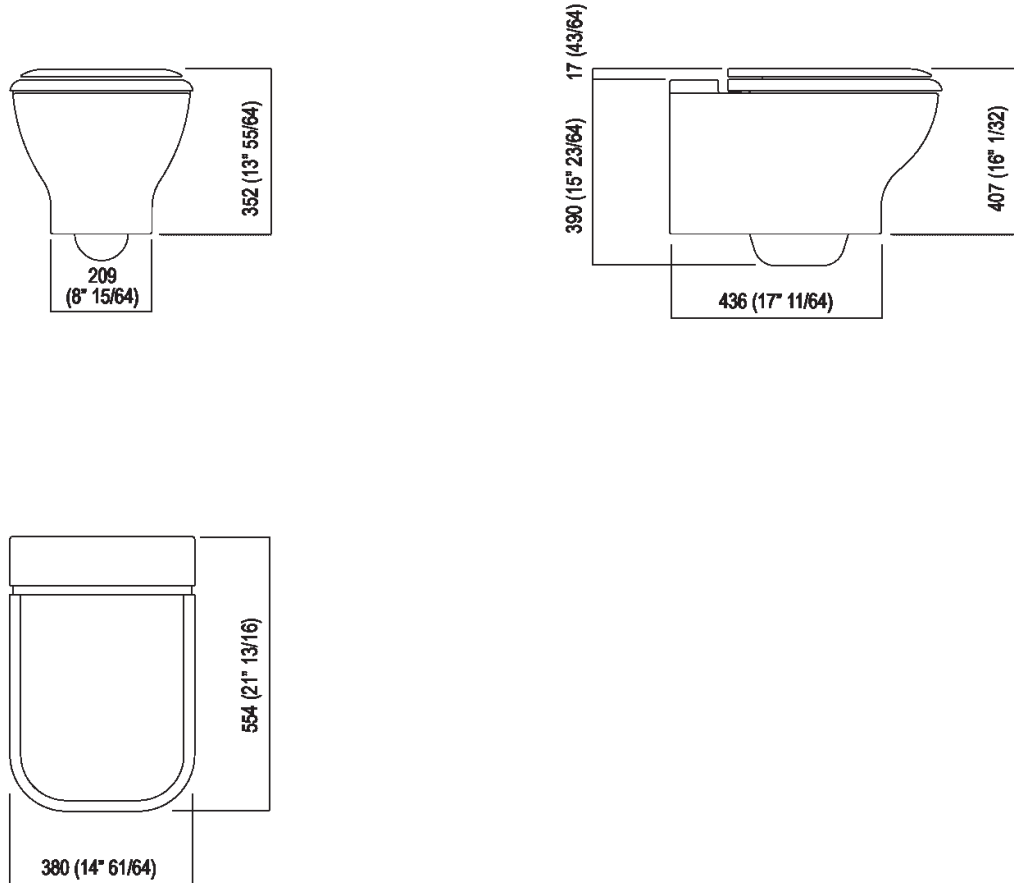

Wall mounted toilet bowl complete with soft-closing resin seat  
 ACER0898WS\_

Benedini Associati, 2010

Wall mounted WC which reminds the curvy shapes of bygone times.

Flushdown ceramic bowl available in white or two colours (exterior in dark grey RAL7021 or light grey RAL7044) with wall drainage. The white version is also available with matt exterior and matt seat. Suitable for jet flush action and flushometer valve, suitable for recessed or external cistern; complete with seat in resin with soft-closing mechanism and fixing kit. To be used with Geberit built-in cisterns: Combifix and Duofix mod. Sigma 8 and Sigma 12. The metal support bracket AMET0315 or another compatible system is mandatory.

**Finiture**

-  Matt white
-  White/dark grey
-  White/light grey
-  Glossy white

**Materiali**

-  Ceramic

Altezza:	34.6 cm	13"5/8 inches
Larghezza:	38 cm	14"15/16 inches
Peso:	24 kg	53 lbs
Profondità :	55.4 cm	21"3/4 inches
Confezione:	66 x 48 x 54 cm	26" x 18"7/8 x 21"2/8 inches
Peso della confezione:	27 kg	59 lbs

Main dimensions

**Installation notes**