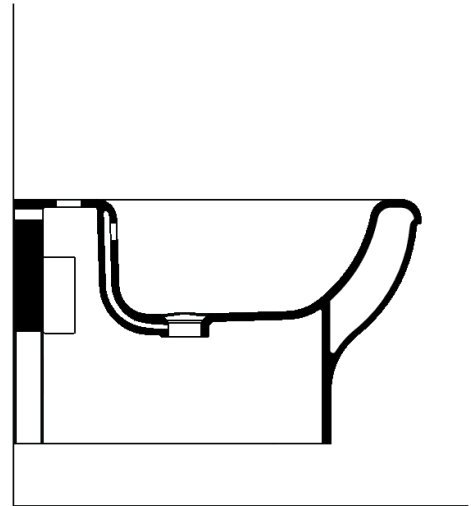

Floor-standing bidet
 ACER0898BS_

Benedini Associati, 2010

Wall mounted bidet which reminds the curvy shapes of bygone times.

Ceramic bidet available in white or two coloured (exterior in dark grey RAL7021 or light grey RAL 7044), with tap hole; with overflow hole complete with polished stainless-steel collar and fixing kit. The white version is also available with matt exterior. Designed for waste .MET0346P or .MET0562. It requires the installation of the metallic support bracket for built-in fixtures, AMET0315, or another compatible system.

Finiture

-  Matt white
-  White/dark grey
-  White/light grey
-  Glossy white

Materiali

-  Ceramic

Altezza:	32.8 cm	12"7/8 inches
Larghezza:	38 cm	14"15/16 inches
Peso:	22 kg	48 lbs
Profondità :	55.4 cm	21"3/4 inches
Capacità:	8 l	2 gal
Confezione:	66 x 48 x 54 cm	26" x 18"7/8 x 21"2/8 inches
Peso della confezione:	25 kg	55 lbs

Main dimensions

Installation notes

***h.consigliata / advised h.**