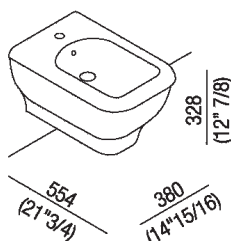

Floor-standing bidet
 ACER0898BS_

Benedini Associati, 2010

Wall mounted bidet which reminds the curvy shapes of bygone times.

Ceramic bidet available in white or two coloured (exterior in dark grey RAL7021 or light grey RAL 7044), with tap hole; with overflow hole complete with polished stainless-steel collar and fixing kit. The white version is also available with matt exterior. Designed for waste .MET0346P or .MET0562. It requires the installation of the metallic support bracket for built-in fixtures, AMET0315, or another compatible system.

Finiture

-  Matt white
-  White/dark grey
-  White/light grey
-  Glossy white

Materiali

-  Ceramic

Altezza:	32.8 cm	12"7/8 inches
Larghezza:	38 cm	14"15/16 inches
Peso:	22 kg	48 lbs
Profondità :	55.4 cm	21"3/4 inches
Capacità:	8 l	2 gal
Confezione:	66 x 48 x 54 cm	26" x 18"7/8 x 21"2/8 inches
Peso della confezione:	25 kg	55 lbs

Main dimensions

Installation notes

***h.consigliata / advised h.**