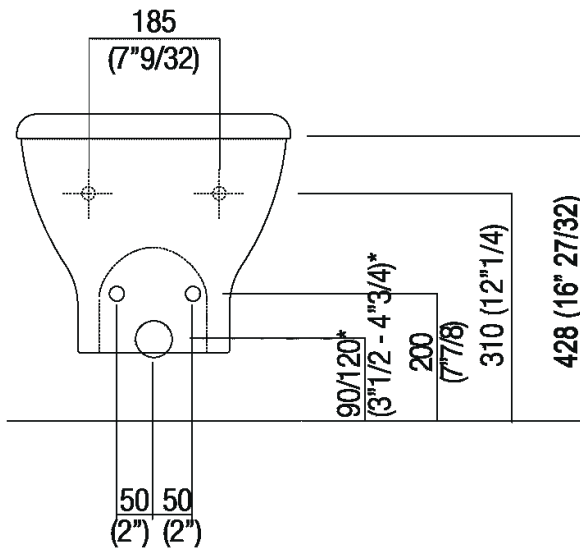

Floor-standing bidet
 ACER0898BS_

Benedini Associati, 2010

Wall mounted bidet which reminds the curvy shapes of bygone times.

Ceramic bidet available in white or two coloured (exterior in dark grey RAL7021 or light grey RAL 7044), with tap hole; with overflow hole complete with polished stainless-steel collar and fixing kit. The white version is also available with matt exterior. Designed for waste .MET0346P or .MET0562. It requires the installation of the metallic support bracket for built-in fixtures, AMET0315, or another compatible system.

Finiture

-  Matt white
-  White/dark grey
-  White/light grey
-  Glossy white

Materiali

-  Ceramic

Altezza:	32.8 cm	12"7/8 inches
Larghezza:	38 cm	14"15/16 inches
Peso:	22 kg	48 lbs
Profondità :	55.4 cm	21"3/4 inches
Capacità:	8 l	2 gal
Confezione:	66 x 48 x 54 cm	26" x 18"7/8 x 21"2/8 inches
Peso della confezione:	25 kg	55 lbs

Main dimensions

Installation notes

***h.consigliata / advised h.**