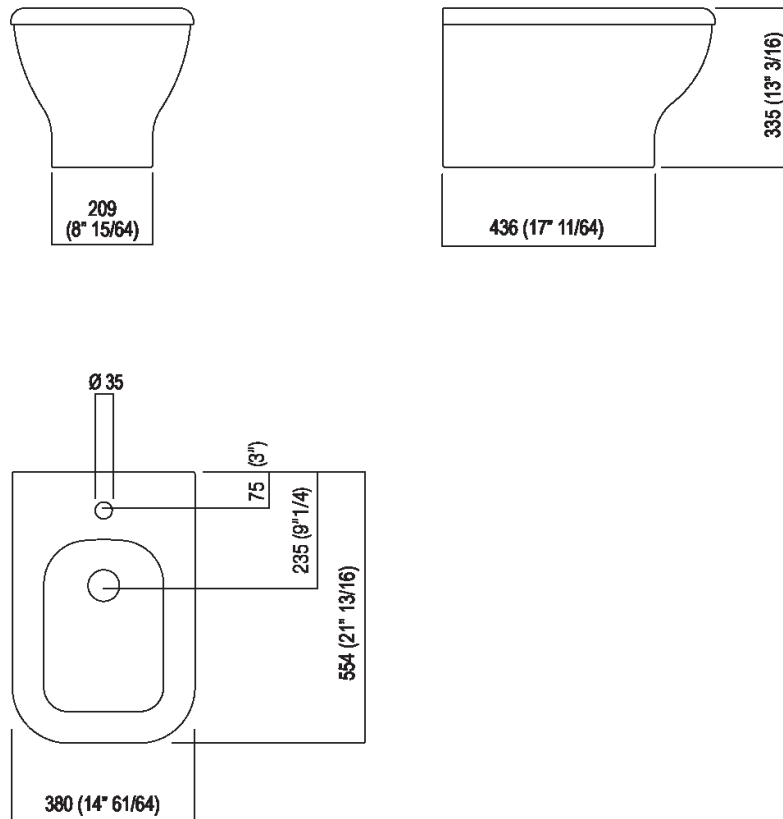

Floor-standing bidet
 ACER0898BS_

Benedini Associati, 2010

Wall mounted bidet which reminds the curvy shapes of bygone times.

Ceramic bidet available in white or two coloured (exterior in dark grey RAL7021 or light grey RAL 7044), with tap hole; with overflow hole complete with polished stainless-steel collar and fixing kit. The white version is also available with matt exterior. Designed for waste .MET0346P or .MET0562. It requires the installation of the metallic support bracket for built-in fixtures, AMET0315, or another compatible system.

Finiture

-  Matt white
-  White/dark grey
-  White/light grey
-  Glossy white

Materiali

-  Ceramic

Altezza:	32.8 cm	12"7/8 inches
Larghezza:	38 cm	14"15/16 inches
Peso:	22 kg	48 lbs
Profondità :	55.4 cm	21"3/4 inches
Capacità:	8 l	2 gal
Confezione:	66 x 48 x 54 cm	26" x 18"7/8 x 21"2/8 inches
Peso della confezione:	25 kg	55 lbs

Main dimensions

Installation notes

***h.consigliata / advised h.**