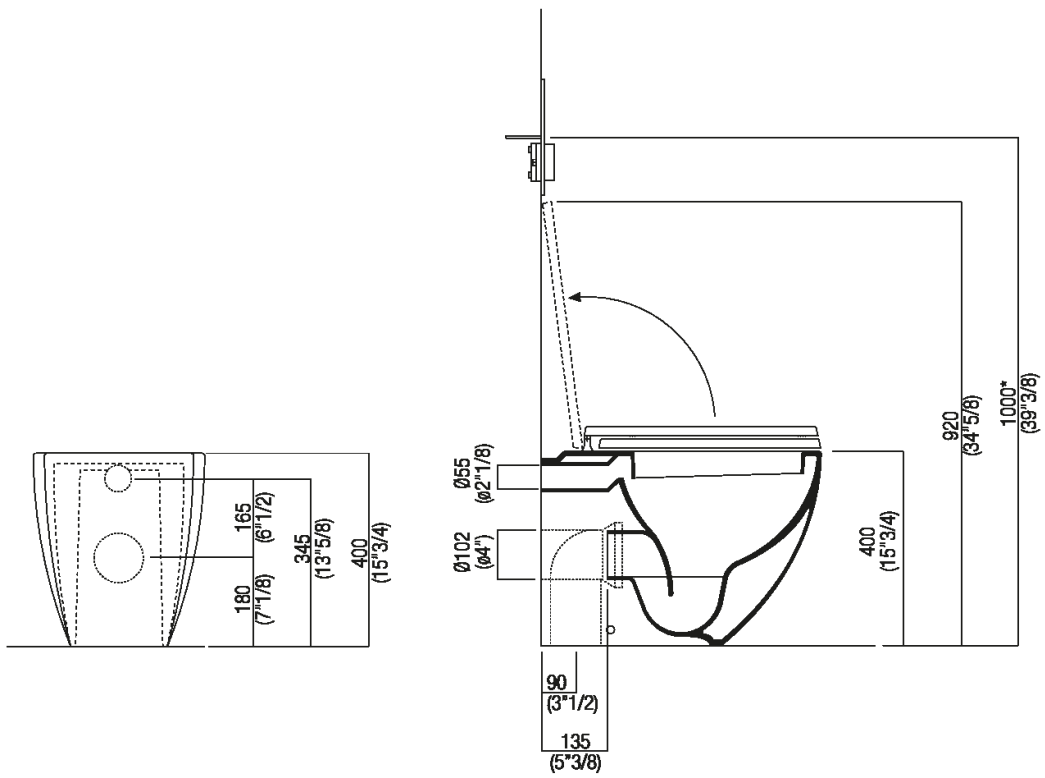

Floor mounted WC complete with seat  
 ACER0750W\_

Benedini Associati, 2004

Wall mounted WC

**Finiture**

-  Matt white
-  Glossy white

**Materiali**

-  Ceramic

Flushdown ceramic bowl available in white, with black lines or with dual-coloured lines in two purple shades. The white version is also available with matt exterior and matt seat. Suitable for jet flush action and flushometer valve, suitable for recessed or external cistern; complete with seat in resin with normal or overlapping closing that covers the seat underneath when closed, in anti-bacterial thermally hardened material, with softclosing mechanism. Fixing kit included. Floor-mounted model with wall or floor drainage. Wall-mounted model with wall drainage requires either insertion of the recessed metal support AMET0315 or another compatible system.

Altezza:	40 cm	15" 3/4 inches
Larghezza:	35.5 cm	14" inches
Peso:	25 kg	55 lbs
Profondità :	57.5 cm	22" 5/8 inches
Confezione:	46 x 65 x 44 cm	18"1/8 x 25"5/8 x 17"3/8 inches
Peso della confezione:	30 kg	66 lbs

Main dimensions

**Installation notes**

\*h.consigliata / advised h.