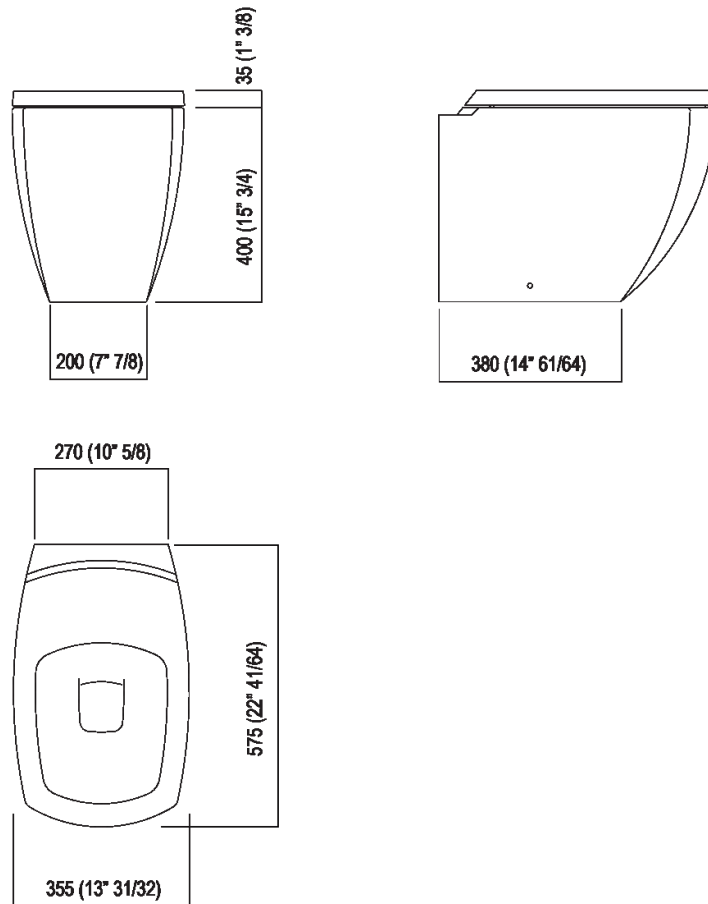

Floor mounted WC complete with seat  
 ACER0750W\_

Benedini Associati, 2004

Wall mounted WC

**Finiture**

-  Matt white
-  Glossy white

**Materiali**

-  Ceramic

Flushdown ceramic bowl available in white, with black lines or with dual-coloured lines in two purple shades. The white version is also available with matt exterior and matt seat. Suitable for jet flush action and flushometer valve, suitable for recessed or external cistern; complete with seat in resin with normal or overlapping closing that covers the seat underneath when closed, in anti-bacterial thermally hardened material, with softclosing mechanism. Fixing kit included. Floor-mounted model with wall or floor drainage. Wall-mounted model with wall drainage requires either insertion of the recessed metal support AMET0315 or another compatible system.

Altezza:	40 cm	15" 3/4 inches
Larghezza:	35.5 cm	14" inches
Peso:	25 kg	55 lbs
Profondità :	57.5 cm	22" 5/8 inches
Confezione:	46 x 65 x 44 cm	18"1/8 x 25"5/8 x 17"3/8 inches
Peso della confezione:	30 kg	66 lbs

Main dimensions

**Installation notes**

\*h.consigliata / advised h.