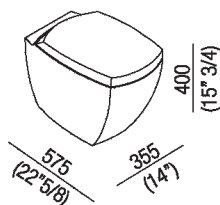

Floor mounted WC complete with seat  
 ACER0750W\_

Benedini Associati, 2004

Wall mounted WC

**Finiture**

-  Matt white
-  Glossy white

**Materiali**

-  Ceramic

Flushdown ceramic bowl available in white, with black lines or with dual-coloured lines in two purple shades. The white version is also available with matt exterior and matt seat. Suitable for jet flush action and flushometer valve, suitable for recessed or external cistern; complete with seat in resin with normal or overlapping closing that covers the seat underneath when closed, in anti-bacterial thermally hardened material, with softclosing mechanism. Fixing kit included. Floor-mounted model with wall or floor drainage. Wall-mounted model with wall drainage requires either insertion of the recessed metal support AMET0315 or another compatible system.

Altezza:	40 cm	15" 3/4 inches
Larghezza:	35.5 cm	14" inches
Peso:	25 kg	55 lbs
Profondità :	57.5 cm	22" 5/8 inches
Confezione:	46 x 65 x 44 cm	18"1/8 x 25"5/8 x 17"3/8 inches
Peso della confezione:	30 kg	66 lbs

Main dimensions

**Installation notes**

\*h.consigliata / advised h.