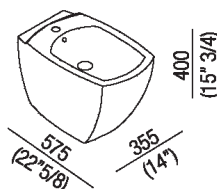

Floor mounted bidet
 ACER0750B_

Benedini Associati, 2004

Floor standing bidet

Ceramic bidet available in white, with black lines or with dual-coloured lines in two purple shades, with tap hole; with overflow hole complete with polished stainless-steel collar and fixing kit. The white version is also available with matt exterior. Designed to take waste .MET0346P or .MET0562. Floor and wall mounted models. The wall-mounted model requires either insertion of the recessed metal support AMET0315 or another compatible system.

Altezza:	40 cm	15" 3/4 inches
Larghezza:	35.5 cm	14" inches
Peso:	22 kg	48 lbs
Profondità :	57.5 cm	22" 5/8 inches
Capacità:	9 l	2 gal
Confezione:	46 x 65 x 44 cm	18"1/8 x 25"5/8 x 17"3/8 inches
Peso della confezione:	27 kg	59 lbs

Finiture

-  Matt white
-  White

Materiali

-  Ceramic

Main dimensions

Installation notes