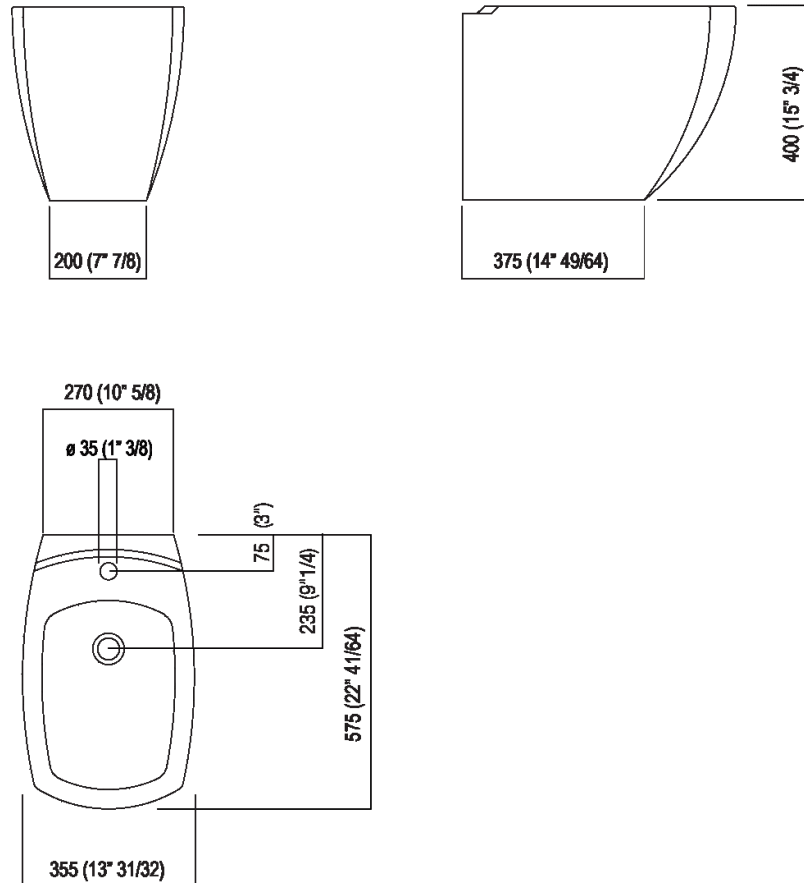

Floor mounted bidet
 ACER0750B_

Benedini Associati, 2004

Floor standing bidet

Ceramic bidet available in white, with black lines or with dual-coloured lines in two purple shades, with tap hole; with overflow hole complete with polished stainless-steel collar and fixing kit. The white version is also available with matt exterior. Designed to take waste .MET0346P or .MET0562. Floor and wall mounted models. The wall-mounted model requires either insertion of the recessed metal support AMET0315 or another compatible system.

Altezza:	40 cm	15" 3/4 inches
Larghezza:	35.5 cm	14" inches
Peso:	22 kg	48 lbs
Profondità :	57.5 cm	22" 5/8 inches
Capacità:	9 l	2 gal
Confezione:	46 x 65 x 44 cm	18"1/8 x 25"5/8 x 17"3/8 inches
Peso della confezione:	27 kg	59 lbs

Finiture

-  Matt white
-  White

Materiali

-  Ceramic

Main dimensions

Installation notes