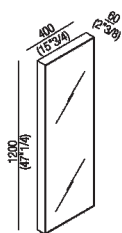

Mirror cm 120 x 40 (47" 1/4 x 15" 3/4)

A4X4282\_

Benedini Associati, 2003

Range of mirrors.

**Finiture**

-  Natural anodised
-  White painted

**Materiali**

-  Aluminium

Mirror with anodised aluminium structure, available with natural finish or painted white (RAL9003). Mirror with safety film. All elements can be installed either horizontally or vertically. Fixing kit included. The mirror is wall mounted by means of screws and wall plugs.

Altezza:	120 cm	47" 1/4 inches
Larghezza:	40 cm	15" 3/4 inches
Profondità :	6.5 cm	2" 1/2 inches