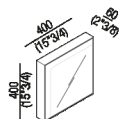

Mirror with lights cm 40 x 40 (15" 3/4 x 15" 3/4 inches)
 A4X4286_

Benedini Associati, 2003

Mirrors with lights, anodised aluminium structure in natural finish or painted white. Mirrors have safety film and sandblasted light strip with white screen printing. Internal fluorescent bulb. All elements can be installed either horizontally or vertically. Fixing kit included. The mirror is wall mounted by means of screws and wall plugs. While stocks last.

Altezza:	40 cm	15" 3/4 inches
Larghezza:	40 cm	15" 3/4 inches
Profondità :	6 cm	2" 3/8 inches

Finiture

-  Natural anodised
-  White painted

Materiali

-  Aluminium