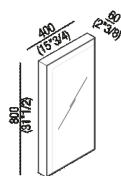

Mirror with lights cm 80 x 40 (31" 1/2 x 15" 3/4 inches)
 A4X4287_

Benedini Associati, 2003

Range of mirrors with lighting.

Mirrors with lights, anodised aluminium structure in natural finish or painted white. Mirrors have safety film and sandblasted light strip with white screen printing. Internal fluorescent bulb. All elements can be installed either horizontally or vertically. Fixing kit included. The mirror is wall mounted by means of screws and wall plugs. While stocks last.

Altezza:	80 cm	31" 1/2 inches
Larghezza:	80 cm	31" 1/2 inches
Profondità :	6 cm	2" 3/8 inches

Finiture

-  Natural anodised
-  White painted

Materiali

-  Aluminium