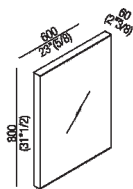

Mirror cm 80 x 60 (31" 1/2 x 23" 5/8)

A4X4281H_

Benedini Associati, 2003

Range of mirrors.

Mirror with anodised aluminium structure, available with natural finish or painted white (RAL9003). Mirror with safety film. All elements can be installed either horizontally or vertically. Fixing kit included. The mirror is wall mounted by means of screws and wall plugs.

Altezza:	80 cm	31" 1/2 inches
Larghezza:	60 cm	23" 5/8 inches
Profondità :	6.5 cm	2" 1/2 inches

Finiture

Natural anodised

White painted

Materiali

Aluminium