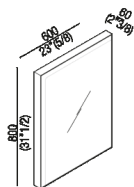

Mirror cm 80 x 60 (31" 1/2 x 23" 5/8 inches)  
 with lights  
 A4X4287H\_

Benedini Associati, 2003

Range of mirrors with lighting.

Mirrors with lights, anodised aluminium structure in natural finish or painted white. Mirrors have safety film and sandblasted light strip with white screen printing. Internal fluorescent bulb. All elements can be installed either horizontally or vertically. Fixing kit included. The mirror is wall mounted by means of screws and wall plugs. While stocks last.

Altezza:	80 cm	31" 1/2 inches
Larghezza:	60 cm	23" 5/8 inches
Profondità :	6 cm	2" 3/8 inches

**Finiture**

-  Natural anodised
-  White painted

**Materiali**

-  Aluminium