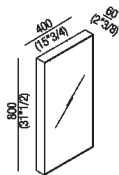

Mirror cm 80 x 40 (31" 1/2 x 15" 3/4 inches)

A4X4281\_

Benedini Associati, 2003

Range of mirrors.

**Finiture**

Natural anodised

White painted

**Materiali**

Aluminium

Mirror with anodised aluminium structure, available with natural finish or painted white (RAL9003). Mirror with safety film. All elements can be installed either horizontally or vertically. Fixing kit included. The mirror is wall mounted by means of screws and wall plugs.

Altezza: 80 cm 31" 1/2 inches

Larghezza: 40 cm 15" 3/4 inches

Profondità : 6.5 cm 2" 1/2 inches