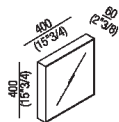

Mirror cm 40 x 40 (15" 3/4 x 15" 3/4)

A4X4280\_

Benedini Associati, 2003

Range of mirrors.

Mirror with anodised aluminium structure, available with natural finish or painted white (RAL9003). Mirror with safety film. All elements can be installed either horizontally or vertically. Fixing kit included. The mirror is wall mounted by means of screws and wall plugs.

Altezza:	40 cm	15" 3/4 inches
----------	-------	----------------

Larghezza:	40 cm	15" 3/4 inches
------------	-------	----------------

Profondità :	6.5 cm	2" 1/2 inches
--------------	--------	---------------