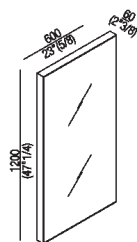

Mirror cm 120 x 60 (47" 1/4 x 23" 5/8 inches)
 A4X4282H_

Benedini Associati, 2003

Range of mirrors.

Mirror with anodised aluminium structure, available with natural finish or painted white (RAL9003). Mirror with safety film. All elements can be installed either horizontally or vertically. Fixing kit included. The mirror is wall mounted by means of screws and wall plugs.

Altezza:	120 cm	47" 1/4 inches
Larghezza:	60 cm	23" 5/8 inches
Profondità :	6.5 cm	2" 1/2 inches

Finiture

-  Natural anodised
-  White painted

Materiali

-  Aluminium