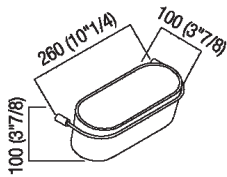

Wall mounted ceramic container

ABUC0182_

Fabio Bortolani, Ermanno Righi, 1997

Accessories made from stainless steel cable sheathed in plastic, also used as supports for ceramic containers. Stainless steel fixings (polished inox, satin finished inox, mat white, mat black). Complete with fixing kit. Wall mounted accessories are fixed by means of screws and wall plugs.

Altezza: 10 cm 3" 7/8 inches

Larghezza: 26 cm 10" 1/4 inches

Profondità : 10 cm 3" 7/8 inches

Note: Minimum order quantity: 8 pieces for any combination items (excluding mirrors). For smaller quantities, add 20% surcharge.

Finiture

Mat black

Glossy white

Materiali

Ceramic

Main dimensions