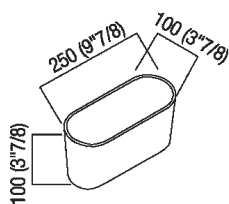

Countertop ceramic container

ABUC0182S_

Fabio Bortolani, Ermanno Righi, 1997

Accessories made from stainless steel cable sheathed in plastic, also used as supports for ceramic containers. Stainless steel fixings (polished inox, satin finished inox, mat white, mat black). Complete with fixing kit. Wall mounted accessories are fixed by means of screws and wall plugs.

Altezza:	10 cm	3" 7/8 inches
----------	-------	---------------

Larghezza:	25 cm	9" 7/8 inches
------------	-------	---------------

Profondità :	10 cm	3" 7/8 inches
--------------	-------	---------------