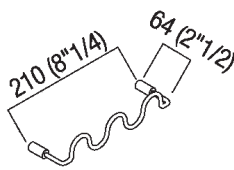

Stainless steel clothes hanger

ABUC0170

Fabio Bortolani, Ermanno Righi, 1997