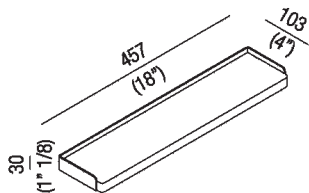

Shelf width 45,7 cm (18")

AMAC0652_

Konstantin Grcic, 2000

Accessories to be used in the bathroom in stainless steel and Solid surface.

Stainless steel accessories with polished or satin finish. Shelves in white Solid surface. Fixing kit included. Accessories are wall mounted by means of screws and wall plugs.

Altezza:	3 cm	1"1/8 inches
----------	------	--------------

Larghezza:	45.7 cm	18" inches
------------	---------	------------

Profondità :	10.3 cm	4" inches
--------------	---------	-----------

Finiture

Polished

Satin finish

White

Materiali

solid surface

Stainless steel

Main dimensions