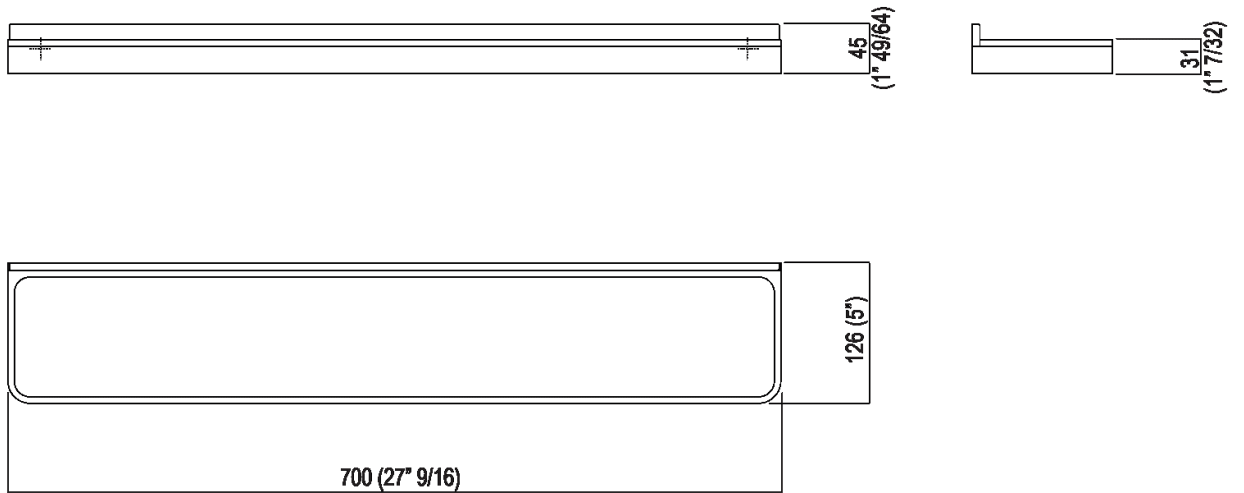

Shelf 70 cm
 AMEM856_

Benedini Associati, 2010

Materiali

-  Marble
-  Stainless steel
-  Cristalplant®
-  Brass

Stainless steel accessories with polished, brushed burnished finish or natural brushed brass, with nonvisible fixings, completed with white Cristalplant® elements or in white marble of Carrara or black Marquinia marble. Complete with fixing kit.

Altezza:	4.5 cm	1" 3/4 inches
Larghezza:	70 cm	27" 1/2 inches
Profondità :	12.6 cm	5" inches

Main dimensions - Cristalplant® version

Main dimensions - marble version