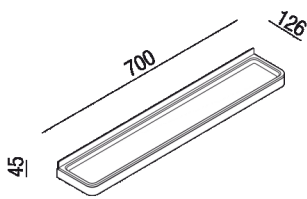

Shelf 70 cm
 AMEM856_

Benedini Associati, 2010

Materiali

-  Marble
-  Stainless steel
-  Cristalplant®
-  Brass

Stainless steel accessories with polished, brushed burnished finish or natural brushed brass, with nonvisible fixings, completed with white Cristalplant® elements or in white marble of Carrara or black Marquinia marble. Complete with fixing kit.

Altezza:	4.5 cm	1" 3/4 inches
Larghezza:	70 cm	27" 1/2 inches
Profondità :	12.6 cm	5" inches

Main dimensions - Cristalplant® version

Main dimensions - marble version