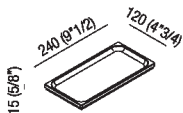

Cristalplant® shelf L 24 cm  
 A369210Z

Benedini Associati, 2004

Shelf in Cristalplant®.

Range of accessories and lights. Support elements in stainless steel with satin or polished finish, and elements in white Cristalplant®.

Altezza:	1.5 cm	5/8" inches
Larghezza:	24 cm	9" 1/2 inches
Profondità :	12 cm	4" 3/4 inches

Note: Fixing kit included. Accessories are wall mounted by means of screws and wall anchors. Minimum order quantity: 4 pieces for any combination of item; for smaller quantities, add 20% surcharge.