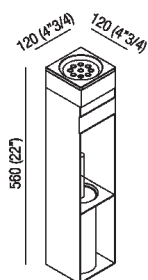

Multipurpose element in stainless steel: soap dish in Cristalplant®, toilet roll and toilet brush holder (roll ø 110 mm - 4" 3/8 max.)
 A369216_Z

Benedini Associati, 2004

Finiture

-  Polished
-  Satin finish
-  White

Materiali

-  Stainless steel
-  Cristalplant®

Range of accessories and lights. Support elements in stainless steel with satin or polished finish, and elements in white Cristalplant®.

| | | |
|--------------|-------|---------------|
| Altezza: | 56 cm | 22" inches |
| Larghezza: | 12 cm | 4" 3/4 inches |
| Profondità : | 12 cm | 4" 3/4 inches |