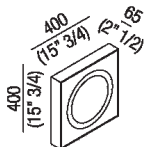

Light
 A4X4283_

Benedini Associati, 2003

4x4 Lights

Structure in natural anodised aluminium or painted white. Internal fluorescent bulb, diffuser in white tempered glass with white screen printing. Complete with fixing kit. All elements can be installed either horizontally or vertically, wall or ceiling mounted. The light is fixed by means of screws and wall plugs.

Altezza:	40 cm	15" 3/4 inches
Larghezza:	40 cm	15" 3/4 inches
Profondità :	6.5 cm	2" 1/2 inches

Finiture

-  Natural anodised
-  Matt white painted

Materiali

-  Aluminium