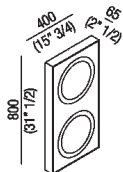

Light
 A4X4284_

Benedini Associati, 2003

4x4 Lights

Structure in natural anodised aluminium or painted white. Internal fluorescent bulb, diffuser in white tempered glass with white screen printing. Complete with fixing kit. All elements can be installed either horizontally or vertically, wall or ceiling mounted. The light is fixed by means of screws and wall plugs.

| | | |
|--------------|--------|----------------|
| Altezza: | 80 cm | 31" 1/2 inches |
| Larghezza: | 40 cm | 15" 3/4 inches |
| Profondità : | 6.5 cm | 2" 1/2 inches |

Finiture

Natural anodised

Materiali