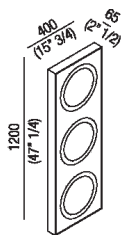

Light  
 A4X4285\_

Benedini Associati, 2003

4x4 Lights

Structure in natural anodised aluminium or painted white. Internal fluorescent bulb, diffuser in white tempered glass with white screen printing. Complete with fixing kit. All elements can be installed either horizontally or vertically, wall or ceiling mounted. The light is fixed by means of screws and wall plugs.

Altezza:	120 cm	47" 1/4 inches
Larghezza:	40 cm	15" 3/4 inches
Profondità :	6.5 cm	2" 1/2 inches

**Finiture**

-  Natural anodised
-  White painted

**Materiali**

-  Aluminium