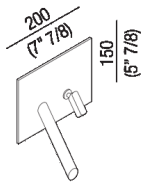

Built-in washbasin/bidet set with single lever joystick mixer tap, with straight spout (while stocks last)

ARUB0930D_

Benedini Associati, 2005

Single hole washbasin and bidet mixer tap.

Finiture

Polished

Satin finish

Materiali

Stainless steel

Built-in washbasin/bidet set with single lever joystick mixer tap, with straight spout (while stocks last)

Altezza: 15 cm 5"7/8 inches

Larghezza: 20 cm 7"7/8 inches