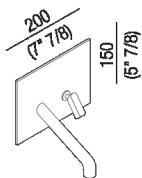

Built-in washbasin/bidet set with single lever joystick mixer tap, with curved spout (while stocks last)

ARUB0930C_

Benedini Associati, 2005

Single hole washbasin and bidet mixer tap.

Built-in washbasin/bidet set with single lever joystick mixer tap, with curved spout (while stocks last)

Altezza:	15 cm	15 inches
----------	-------	-----------

Larghezza:	20 cm	20 inches
------------	-------	-----------

Finiture

Polished

Satin finish

Materiali

Stainless steel