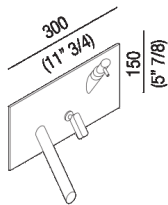

Built-in washbasin/bidet set with single lever joystick mixer tap and soap dispenser, with straight spout (while stocks last)  
 ARUB0931D\_

Benedini Associati, 2005

Single hole washbasin and bidet mixer tap.

**Finiture**

Polished

Satin finish

**Materiali**

Stainless steel

Built-in washbasin/bidet set with single lever joystick mixer tap and soap dispenser, with straight spout (while stocks last)

Altezza: 15 cm 5"7/8 inches

Larghezza: 30 cm 11"3/4 inches