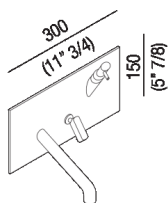

Built-in washbasin/bidet set with single lever joystick mixer tap and soap dispenser, with curved spout (while stocks last)
 ARUB0931C_

Benedini Associati, 2005

Single hole washbasin and bidet mixer tap.

Finiture

-  Polished
-  Satin finish

Materiali

-  Stainless steel

Built-in washbasin/bidet set with single lever joystick mixer tap and soap dispenser, with curved spout (while stocks last)

Altezza:	15 cm	5"7/8 inches
Larghezza:	30 cm	11"3/4 inches