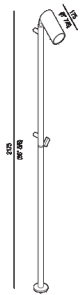

Floor standing shower tap set with gradual control single lever mixer
 ARUB0959_

Benedini Associati, 2005

Floor mounted tap for shower.

Finiture

Polished

Satin finish

Materiali

Stainless steel

Floor standing shower tap set with gradual control single lever mixer

Altezza: 217.5 cm 85" 5/8 inches

Profondità : 17.5 cm 6" 7/8 inches