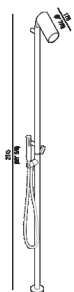

Floor standing shower tap unit with gradual control single lever mixer and handheld shower holder
 ARUB1025N_

Benedini Associati, 2005

Floor mounted tap for shower.

Finiture

Polished

Satin finish

Materiali

Stainless steel

Floor standing shower tap unit with gradual control single lever mixer and handheld shower holder. Finished items to complete with flexible hoses and handheld showers

Altezza:	217.5 cm	85" 5/8 inches
Profondità :	17.5 cm	6" 7/8 inches