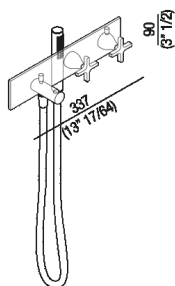

Built in thermostatic tap unit with flow deviator and handheld shower holder ARUB1088_

Benedini Associati, 2009

Tap for bathtub and shower featuring a cross-shaped handle.

Finiture

-  Brushed burnished
-  Chrome

Materiali

-  Brass

Built in thermostatic tap unit with flow deviator and handheld shower holder. Finished items to complete with shower heads, flexible hoses and handheld showers.

Altezza:	7 cm	2" 3/4 inches
Larghezza:	31 cm	12" 1/4 inches