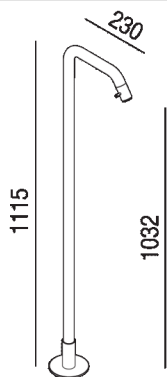

Floor standing spout  
 ARUB1092\_

Benedini Associati, 2009

Floor mounted tap for washbasin featuring a cross-shaped handle.

Floor standing spout with flow regulator. Temperature regulation is not managed (for the temperature regulation use article AMEN350). H 111,5 cm (43" 57/64)

Altezza: 111.5 cm 43" 57/64 inches

Profondità : 23 cm 9" inches

**Finiture**

-  Brushed burnished
-  Chrome
-  Natural brushed brass

**Materiali**

-  Brass