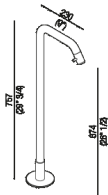

Floor standing spout with flow regulation
 ARUB1078_

Benedini Associati, 2009

Floor mounted tap featuring a cross-shaped handle.

Finiture

-  Brushed burnished
-  Chrome
-  Mat black
-  Natural brushed brass

Materiali

-  Brass

Floor standing spout with flow regulation. Temperature regulation not managed.

Altezza: 75.7 cm 29" 3/4 inches

Profondità : 23 cm 9" inches