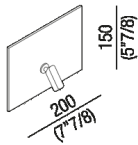

Built-in single lever joystick mixer tap for
shower or bathtub
ARUB1012N_

Benedini Associati, 2005

Tap for bathtub and shower.

Built-in single lever joystick mixer tap for shower or bathtub

Altezza:	15 cm	5" 7/8 inches
Larghezza:	20 cm	7" 7/8 inches