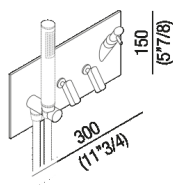

Built-in single lever mixer tap for shower or bathtub with handheld shower holder, with water mains connection and soap dispenser (while stocks last). Finished items to complete with flexible hoses and handheld showers.
 ARUB1015N_

Benedini Associati, 2005

Tap for bathtub and shower.

Built-in single lever mixer tap for shower or bathtub with handheld shower holder, with water mains connection and soap dispenser (while stocks last). Finished items to complete with flexible hoses and handheld showers.

| | | |
|------------|-------|---------------|
| Altezza: | 15 cm | 5"7/8 inches |
| Larghezza: | 30 cm | 11"3/4 inches |

Finiture

Polished

Satin finish

Materiali

Stainless steel