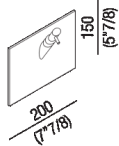

Built-in soap dispenser
 ARUB1022_

Benedini Associati, 2005

Accessories.

Built-in soap dispenser (capacity 500 cl)

Finiture

Polished

Satin finish

Materiali

Stainless steel

Altezza:	15 cm	5" 7/8 inches
Larghezza:	20 cm	7" 7/8 inches