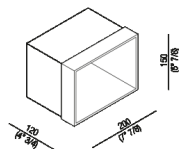

Partly recessed shelf
 AMEN0946_

Benedini Associati, 2005

Accessories.

Semi-fitted shelf in stainless steel, with polished or stain finish, completing the taps series of the same name, combinable with wall units.

Altezza:	15 cm	15" 7/8 inches
----------	-------	----------------

Larghezza:	20 cm	7" 7/8 inches
------------	-------	---------------

Profondità :	12 cm	4" 3/4 inches
--------------	-------	---------------