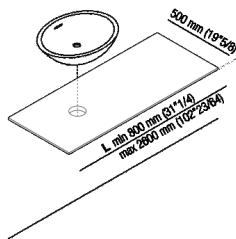

Self-bearing countertop, without recess or with countertop washbasin, provided with under-top brackets

AELLNO_

Benedini Associati, Andrés Jost, Diego Cisi, 2015

<p>Self-bearing countertop where it is possible fit all the Agape range countertop washbasins.</p><p></p>