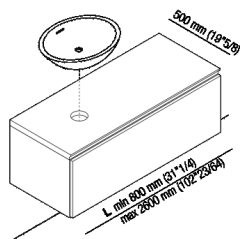

Self-bearing countertop, without recess or with countertop washbasins  
 AELLM0CC\_

Benedini Associati, Andrés Jost, Diego Cisi,  
 2015

Top to be positioned on the containers of the Lato programme where it is possible fit all the Agape range countertop washbasins.

Self-bearing countertop, without recess or with countertop washbasins.

Note: It is available with a minimum length of 80 cm (31" 1/4) and a maximum length of 260 cm (102" 23/64).

**Finiture**

-  White Carrara
-  Grey Carnico
-  Black Marquina
-  White (Glacier White)
-  Green Alpi
-  Dark Emperador