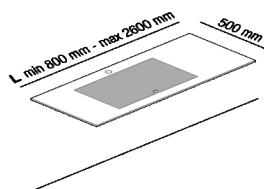

Self-bearing countertop, with 1 recess,  
 provided with under-top brackets  
 AELLNE0\_1

Benedini Associati, Andrés Jost, Diego Cisi,  
 2015

Programme of self-bearing washbasins  
 made of Petit Granit characterised by light  
 touch and high configurability.

**Finiture**

-  Petit Granit
-  Dark grey (Deep Caviar)

**Materiali**

-  Marble
-  Corian®

The self-bearing countertop with one recess is supported by brackets fixed to the wall. The front edge is chamfered, while the short sides can be chamfered or straight for positioning in a corner or niche. The countertop is made of Petit Granit marble. The recesses are freely positioned along the whole length of the top complying with the distances from the edges and those between the recesses and they are complete with grill. The basin is not fitted with drain. Designed for waste .MET0569 with concealed waste trap .PLA0456.

Note: Upon request, and after technical evaluation, other types of marble are possible, costs on demand. It is available with a minimum length of 80 cm (31" 1/4) and a maximum length of 260 cm (102" 23/64).