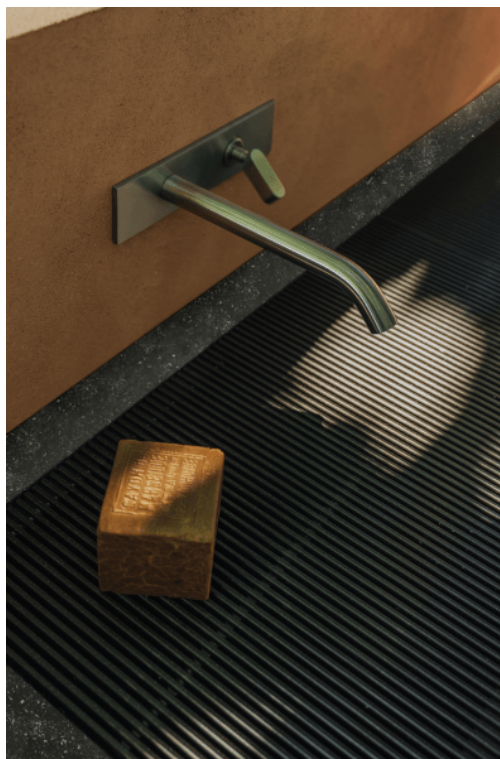

Self-bearing countertop, with 1 recess,  
 provided with under-top brackets  
 AELLNE0\_1

Benedini Associati, Andrés Jost, Diego Cisi,  
 2015

Programme of self-bearing washbasins  
 made of Petit Granit characterised by light  
 touch and high configurability.

**Finiture**

-  Petit Granit
-  Dark grey (Deep Caviar)

**Materiali**

-  Marble
-  Corian®

The self-bearing countertop with one recess is supported by brackets fixed to the wall. The front edge is chamfered, while the short sides can be chamfered or straight for positioning in a corner or niche. The countertop is made of Petit Granit marble. The recesses are freely positioned along the whole length of the top complying with the distances from the edges and those between the recesses and they are complete with grill. The basin is not fitted with drain. Designed for waste .MET0569 with concealed waste trap .PLA0456.

Note: Upon request, and after technical evaluation, other types of marble are possible, costs on demand. It is available with a minimum length of 80 cm (31" 1/4) and a maximum length of 260 cm (102" 23/64).